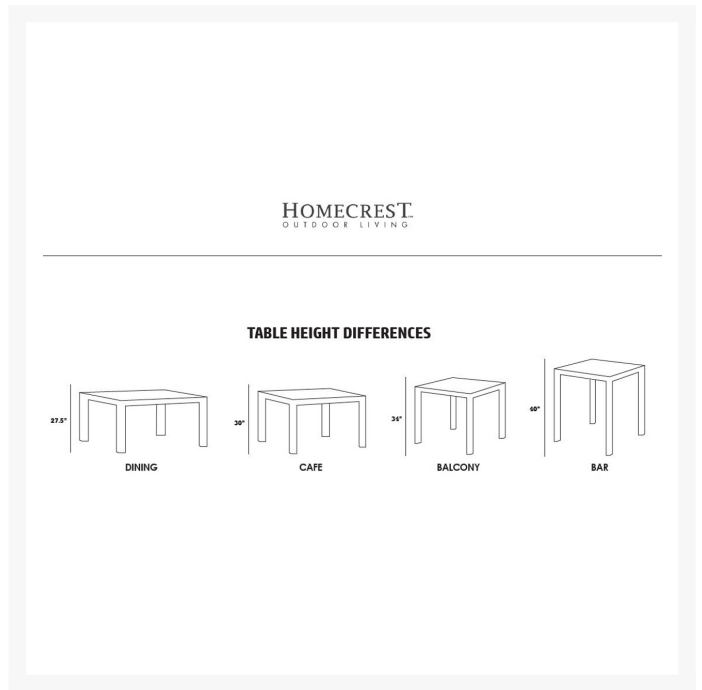

Short Description

Dockside 32" x 62" Balcony Table 313264B by Homecrest

Description

Add the Dockside 32" x 62" Balcony Table (313264B) by Homecrest to your patio collection to give your outdoor space additional style and durability. This table's wooden boardwalk aesthetic will bring a relaxed beach feel to any outdoor environment. Its lightweight, corrosion resistant construction makes it ideal for commercial or residential use in any climate. Duo-Tone your Dockside table by selecting one color for the interior slats and a coordinating color for the frame!

Includes

- One (1) Dockside 32" x 62" Balcony Table 313264B

Dimensions

- Dockside Balcony Table: 34.5"H x 32"W x 62"D
- Under-the-table clearance: 31.25"

Features

- 3" edge profile and floating top panels create a distinct, modern look
- Full aluminum slatted table made to perform well in any climate
- Powder coated aluminum frame is sleek, durable and corrosion resistant
- Commercial quality construction built to last
- Simply wipe or hose off to clean
- Made in the USA
- Some assembly may be required