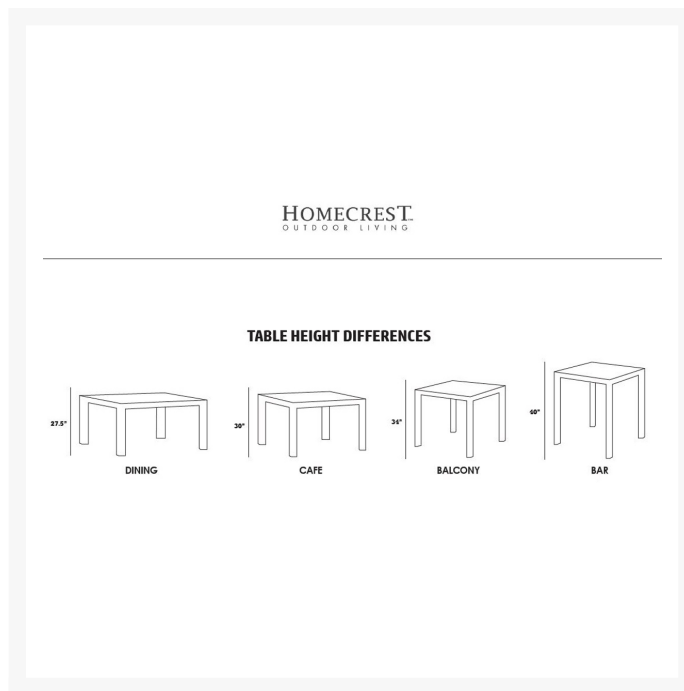

Short Description

Dockside 32" x 62" Cafe Table 313264F by Homecrest

Description

Add the Dockside 32" x 62" Cafe Table (313264F) by Homecrest to your patio collection to give your outdoor space additional style and durability. This table's wooden boardwalk aesthetic will bring a relaxed beach feel to any outdoor environment. Its lightweight, corrosion resistant construction makes it ideal for commercial or residential use in any climate. Duo-Tone your Dockside table by selecting one color for the interior slats and a coordinating color for the frame!

Includes

- One (1) Dockside 32" x 62" Cafe Table 313264F

Dimensions

- Dockside Cafe Table: 30"H x 32"W x 62"D
- Under-the-table clearance: 27.188"
- Notice: While this product is designated as a "cafe" table, it's height aligns it with being more of a dining table. If you want a more traditional Cafe height table, please consider Homecrest's dining tables (Sku: 313264D).

Features

- 3" edge profile and floating top panels create a distinct, modern look
- Full aluminum slatted table made to perform well in any climate
- Powder coated aluminum frame is sleek, durable and corrosion resistant
- Commercial quality construction built to last