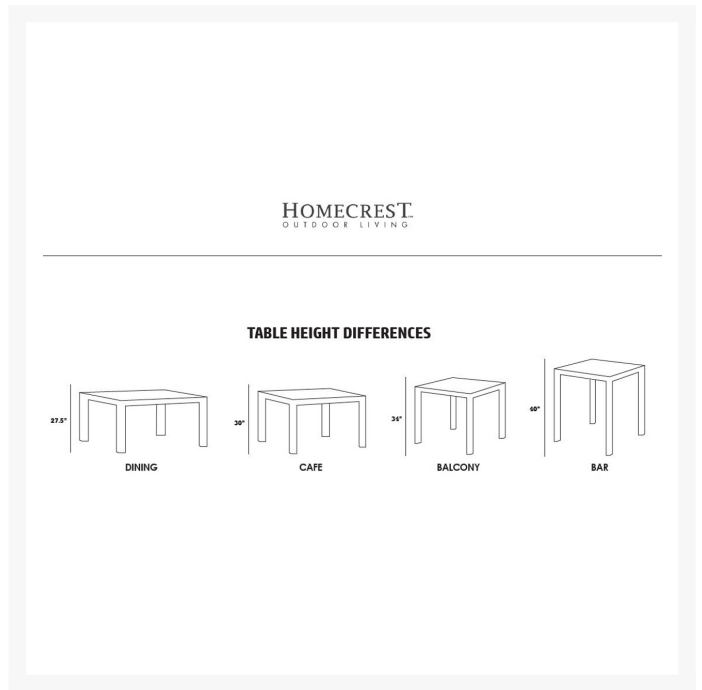

## Short Description

Dockside 32" Balcony Table 313232B by Homecrest

## Description

Add the Dockside 32" Balcony Table (313232B) by Homecrest to your patio collection to give your outdoor space additional style and durability. This table's wooden boardwalk aesthetic will bring a relaxed beach feel to any outdoor environment. Its lightweight, corrosion resistant construction makes it ideal for commercial or residential use in any climate. Duo-Tone your Dockside table by selecting one color for the interior slats and a coordinating color for the frame!

Includes

- One (1) Dockside 32" Balcony Table 313232B

Dimensions

- Dockside Balcony Table: 34.5"H x 32"W x 32"D
- Under-the-table clearance: 31.25"

Features

- 3" edge profile and floating top panels create a distinct, modern look
- Full aluminum slatted table made to perform well in any climate
- Powder coated aluminum frame is sleek, durable and corrosion resistant
- Commercial quality construction built to last
- Simply wipe or hose off to clean
- Made in the USA
- Some assembly may be required