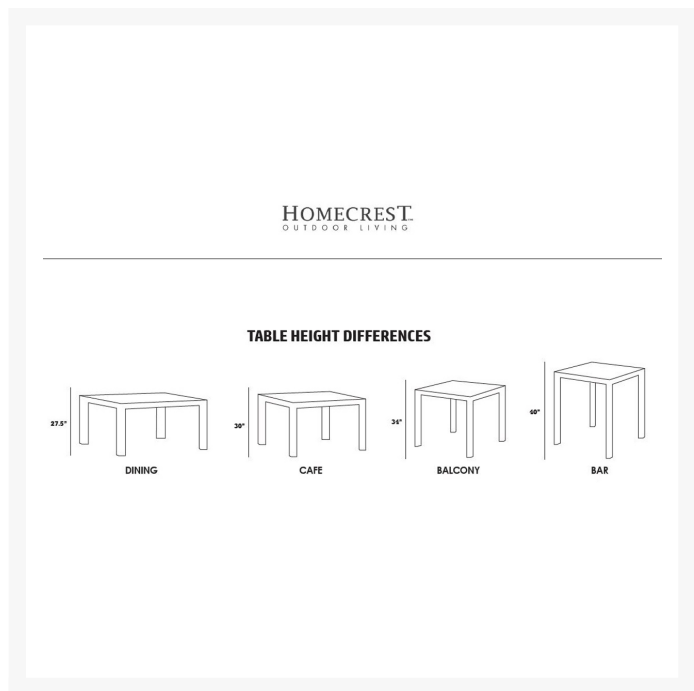

## Short Description

Dockside 32" Dining Table 313232D by Homecrest

Includes

- One (1) Dockside 32" Dining Table 313232D

Dimensions

- Dockside Dining Table: 27.5"H x 32"W x 32"D
- Under-the-table clearance: 24.938"

Features

- 3" edge profile and floating top panels create a distinct, modern look
- Full aluminum slatted table made to perform well in any climate
- Powder coated aluminum frame is sleek, durable and corrosion resistant
- Commercial quality construction built to last
- Simply wipe or hose off to clean
- Made in the USA
- Some assembly may be required

## Dining Seating & Table Collections

Dining seating pieces have an average seat height of 17.5" and are commonly used in casual outdoor seating areas. Most dining collections have both stationary and motion pieces. Be sure to select dining heights for both the table, which has a 27.5" average height, and the seating collection to ensure proper fit.