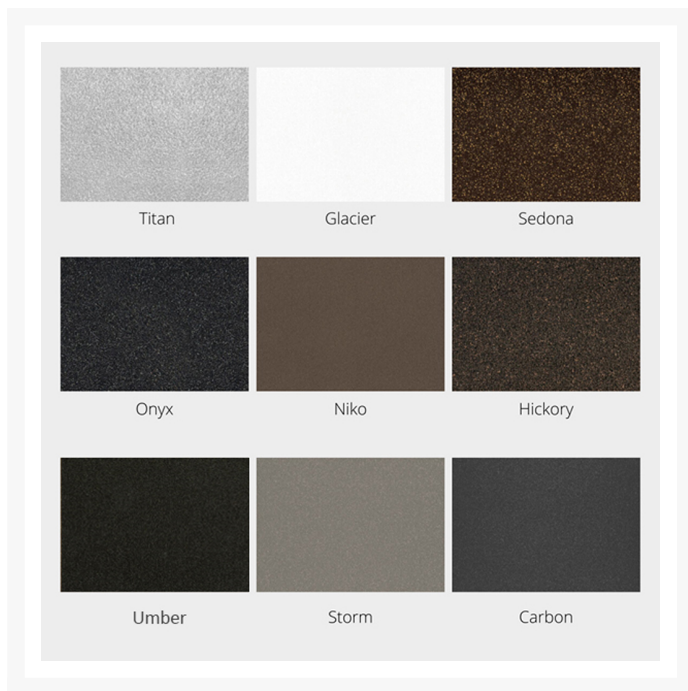

## Short Description

Dockside 32" Dining Table 313232D by Homecrest