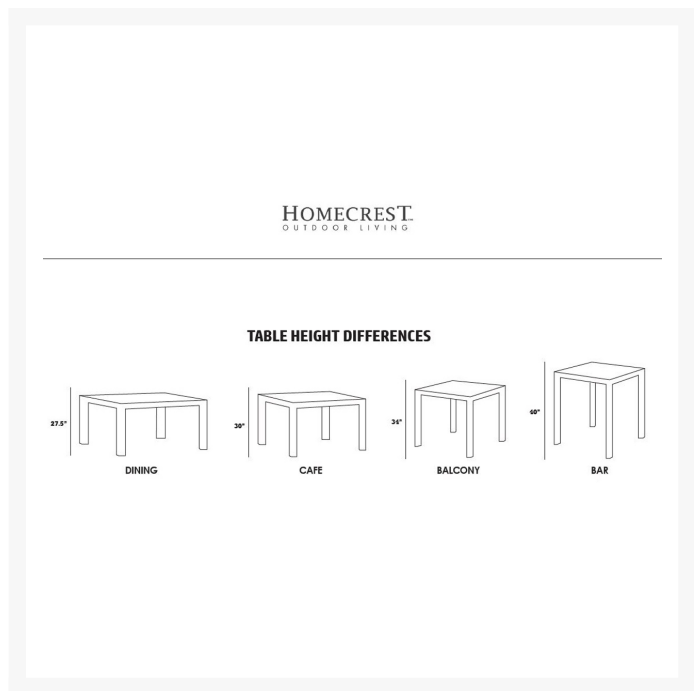

Short Description

Dockside 44" x 87" Dining Table 314487D by Homecrest

Description

Add the Dockside 44" x 87" Dining Table (314487D) by Homecrest to your patio collection to give your outdoor space additional style and durability. This table's wooden boardwalk aesthetic will bring a relaxed beach feel to any outdoor environment. Its lightweight, corrosion resistant construction makes it ideal for commercial or residential use in any climate. Shield yourself and your guests from the elements by utilizing the built-in umbrella hole. You can also Duo-Tone your Dockside table by selecting one color for the interior slats and a coordinating color for the frame!

Includes

- One (1) Dockside 44" x 87" Dining Table 314487D
- One (1) Matching Metal Umbrella Hole Plug

Dimensions

- Dockside Dining Table: 27.5"H x 44"W x 87"D
- Under-the-table clearance: 24.938"
- Notice: Typical dining table height is 30". While this product is designated as a "dining" table, it's height aligns it with being more of a chat height table. If you want a more traditional dining height table, please consider Homecrest's Cafe tables (Sku: 314487F).

Features

- 3" edge profile and floating top panels create a distinct, modern look
- Full aluminum slatted table made to perform well in any climate