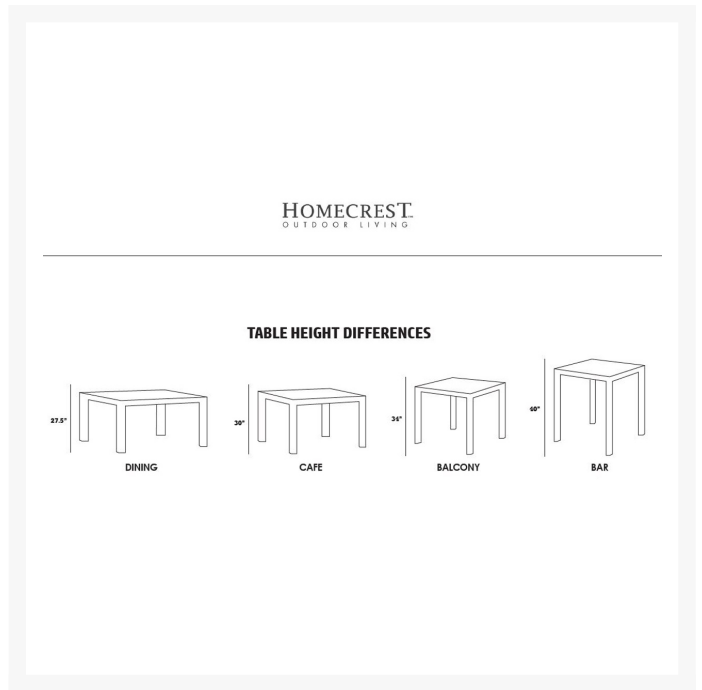

Short Description

Dockside 17" Side Table / Bench 3117S by Homecrest

Description

Add the Dockside 17" Side Table / Bench (3117S) by Homecrest to your patio collection to give your outdoor space additional style and durability. This bench's wooden boardwalk aesthetic will bring a relaxed beach feel to any outdoor environment. Its lightweight, corrosion resistant construction makes it ideal for commercial or residential use in any climate. Duo-Tone your Dockside bench by selecting one color for the interior slats and a coordinating color for the frame, or add a removable seat cushion for even more comfort! If you can't find the fabric you're looking for, give us a call at 1-888-947-4449 for more options.

Includes

- One (1) Dockside 17" Side Table / Bench 3117S

Dimensions

- Dockside Table / Bench: 16"H x 17"W x 17"D

Features

- 3" edge profile and floating top panels create a distinct, modern look
- Full aluminum slatted seat made to perform well in any climate
- Powder coated aluminum frame is sleek, durable and corrosion resistant
- Customize your removable seat cushion with a variety of top quality, fade resistant fabrics
- Commercial quality construction built to last
- Simply wipe or hose off to clean
- Made in the USA