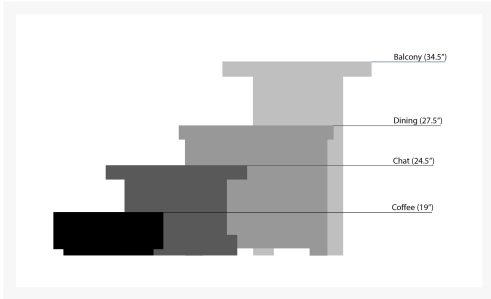

Product Images

Short Description

Breeze Balcony Fire 42" Table 4642BBR by Homecrest

Description

Breeze 42" Balcony Fire Table 4642BBR by Homecrest. Enjoy the beauty of the outdoors with Homecrest's stunning Breeze collection. The attractive and functional Breeze tables and fire tables feature an all-aluminum construction and are well suited for both dining and deep seating applications. Whether for residential or commercial, Breeze combines style and function to create a fresh look in any outdoor space.

This Homecrest fire table has a balcony table height (34.5"), which is perfect for casual meetings, drinks, and eating around the fire. Please note that other Homecrest fire tables, such as coffee, chat, and dining, all have different heights. Homecrest coffee height fire tables tend to be smaller than balcony tables (19"), chat fire tables are taller than coffee tables (24.5"), and dining fire tables are taller than chat tables (27.5").