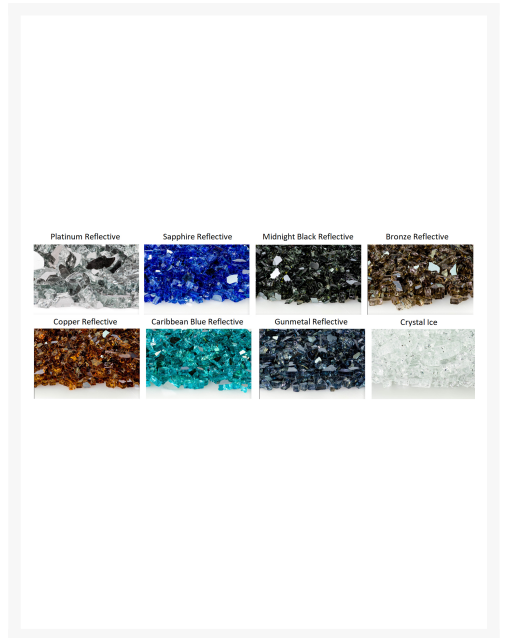

Product Images

Short Description

Breeze Balcony Fire 42" Table 4642BBR by Homecrest

Description

Breeze 42" Balcony Fire Table 4642BBR by Homecrest. Enjoy the beauty of the outdoors with Homecrest's stunning Breeze collection. The attractive and functional Breeze tables and fire tables feature an all-aluminum construction and are well suited for both dining and deep seating applications. Whether for residential or commercial, Breeze combines style and function to create a fresh look in any outdoor space.