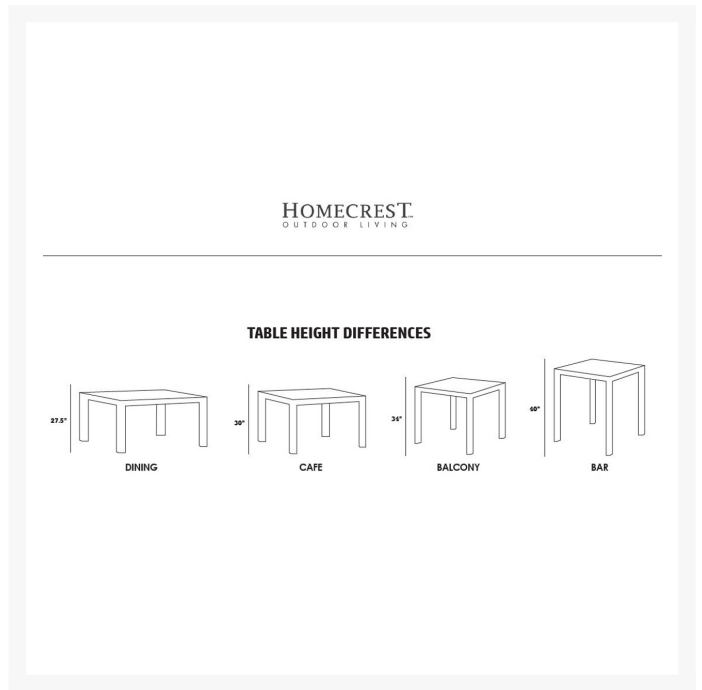

## Short Description

Breeze 42" x 82" Bar Table 304482BR by Homecrest

## Description

Add the Breeze 42" x 82" Bar Table (304482BR) by Homecrest to your patio collection to give your outdoor space additional luxuriousness and durability. This table's slatted design will serve as an excellent substitute for wood in high end, natural settings. Play up its boardwalk aesthetic for a beachside look, or pair it with more rustic surroundings to create a luxury ski resort feel! Its lightweight, corrosion resistant construction makes it ideal for commercial or residential use in any climate. Shield yourself and your guests from the elements by utilizing the built-in umbrella hole. Customize your ideal patio table by choosing from a variety of sleek, robust finishes.

### Dimensions

- Breeze Bar Table: 40"H x 42"W x 82"D
- Under-the-table clearance: 38.5"