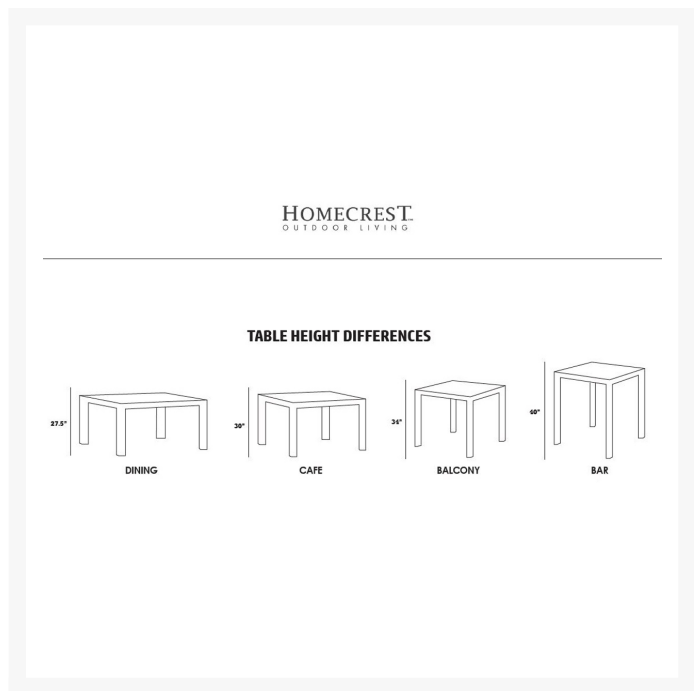

## Short Description

Breeze 42" Bar Table 3042RBR by Homecrest

## Description

Add the Breeze 42" Bar Table (3042RBR) by Homecrest to your patio collection to give your outdoor space additional luxuriousness and durability. This table's slatted design will serve as an excellent substitute for wood in high end, natural settings. Play up its boardwalk aesthetic for a beachside look, or pair it with more rustic surroundings to create a luxury ski resort feel! Its lightweight, corrosion resistant construction makes it ideal for commercial or residential use in any climate. Shield yourself and your guests from the elements by utilizing the built-in umbrella hole. Customize your ideal patio table by choosing from a variety of sleek, robust finishes.

### Dimensions

- Breeze Bar Table: 40"H x 42"W x 42"D
- Under-the-table clearance: 38.5"