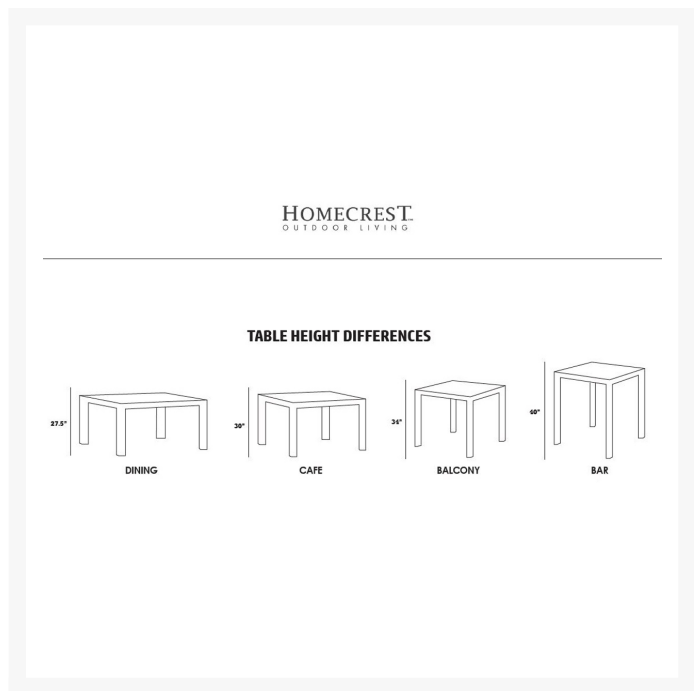

## Short Description

Breeze 42" x 82" Balcony Table 304482B by Homecrest

### Dimensions

- Breeze Balcony Table: 34"H x 42"W x 82"D
- Under-the-table clearance: 32.5"