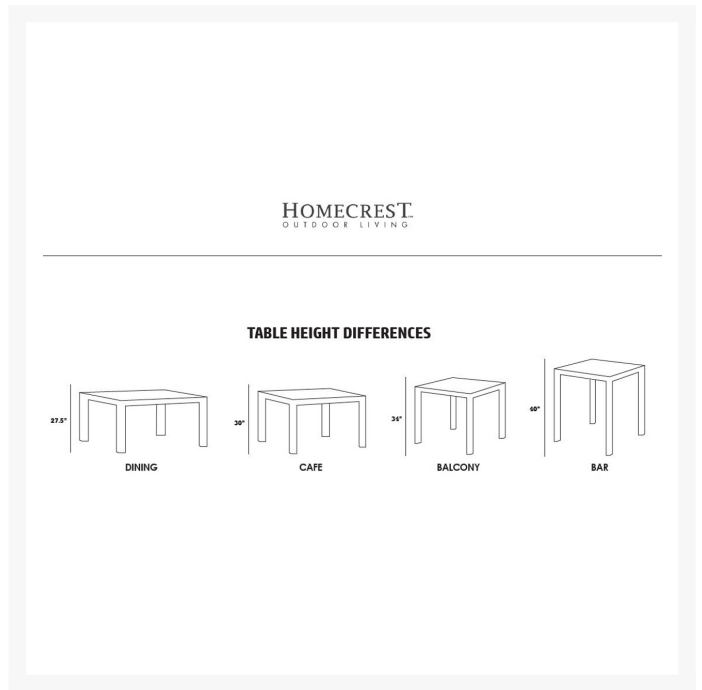

## Short Description

Breeze 42" x 82" Dining Table 304482D by Homecrest

### Dimensions

- Breeze Dining Table: 27.5"H x 42"W x 82"D
- Under-the-table clearance: 26"