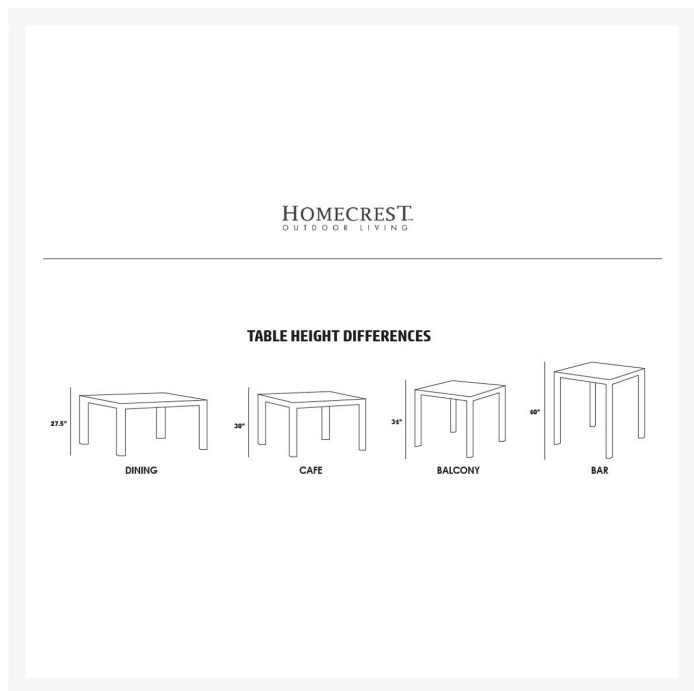

## Short Description

Breeze 48" Balcony Table 3048RB by Homecrest

### Dimensions

- Breeze Balcony Table: 34"H x 48"W x 48"D
- Under-the-table clearance: 32.5"