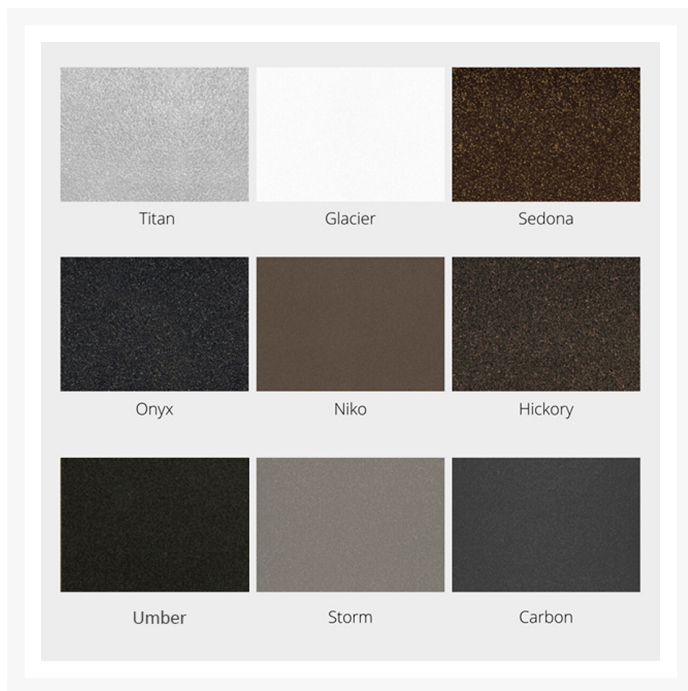

Short Description

Breeze 48" Balcony Table 3048RB by Homecrest

Description

Add the Breeze 48" Balcony Table (3048RB) by Homecrest to your patio collection to give your outdoor space additional luxuriousness and durability. This table's slatted design will serve as an excellent substitute for wood in high end, natural settings. Play up its boardwalk aesthetic for a beachside look, or pair it with more rustic surroundings to create a luxury ski resort feel! Its lightweight, corrosion resistant construction makes it ideal for commercial or residential use in any climate. Shield yourself and your guests from the elements by utilizing the built-in umbrella hole. Customize your ideal patio table by choosing from a variety of sleek, robust finishes.

Includes

- One (1) Breeze 48" Balcony Table 3048RB

Dimensions

- Breeze Balcony Table: 34"H x 48"W x 48"D
- Under-the-table clearance: 32.5"

Features

- Trim 1.5" edge profile and simple curves fit in with a variety of design aesthetics
- Full aluminum slatted table made to perform well in any climate
- Powder coated aluminum frame is sleek, durable and corrosion resistant
- Comes with center umbrella hole for easy shade placement
- Commercial quality construction built to last