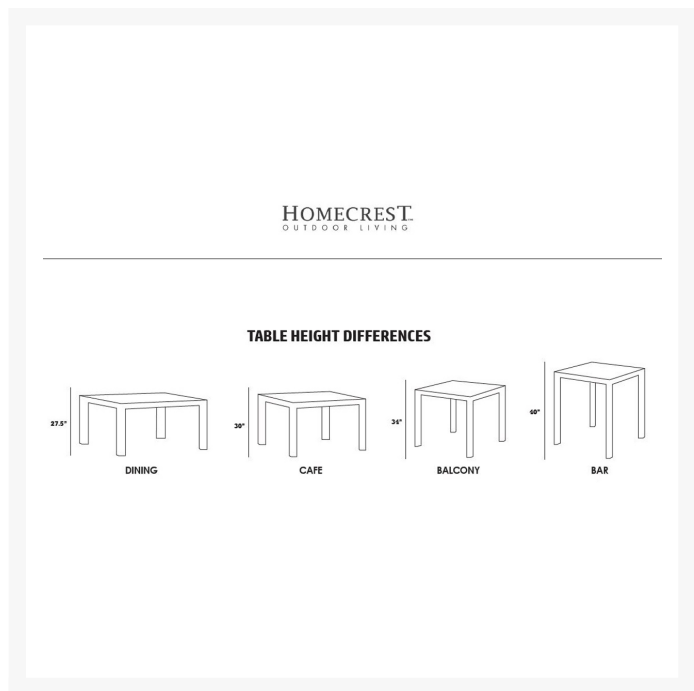

Short Description

Breeze 48" Dining Table 3048RD by Homecrest

Description

Add the Breeze 48" Dining Table (3048RD) by Homecrest to your patio collection to give your outdoor space additional luxuriousness and durability. This table's slatted design will serve as an excellent substitute for wood in high end, natural settings. Play up its boardwalk aesthetic for a beachside look, or pair it with more rustic surroundings to create a luxury ski resort feel! Its lightweight, corrosion resistant construction makes it ideal for commercial or residential use in any climate. Shield yourself and your guests from the elements by utilizing the built-in umbrella hole. Customize your ideal patio table by choosing from a variety of sleek, robust finishes. If you would like to be able to convert your dining table into a cafe height table, don't forget to add a Lift Kit (KIT175) before checkout!

Includes

- One (1) Breeze 48" Dining Table 3048RD

Dimensions

- Breeze Dining Table: 27.5"H x 48"W x 48"D
- Under-the-table clearance: 26"

Features

- Trim 1.5" edge profile and simple curves fit in with a variety of design aesthetics
- Full aluminum slatted table made to perform well in any climate
- Powder coated aluminum frame is sleek, durable and corrosion resistant
- Comes with center umbrella hole for easy shade placement