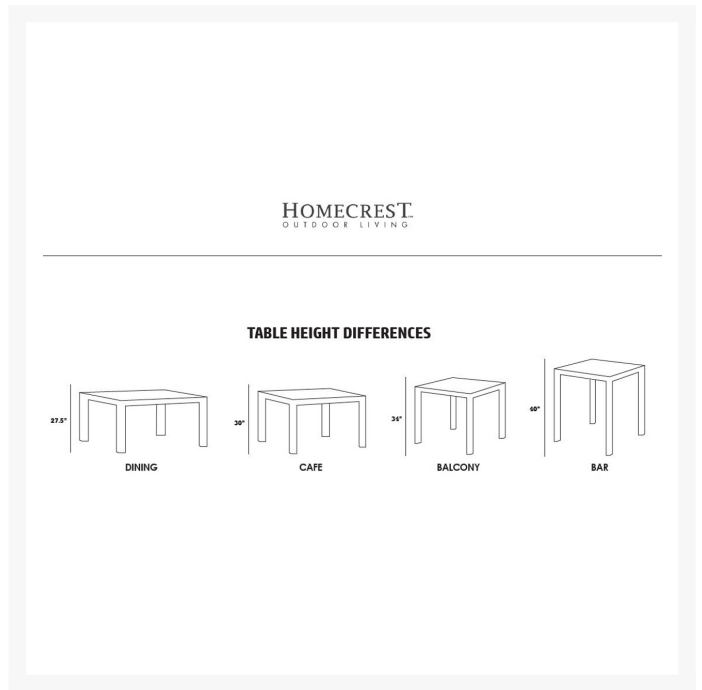

Short Description

Breeze 42" Balcony Table 3042RB by Homecrest

Description

Add the Breeze 42" Balcony Table (3042RB) by Homecrest to your patio collection to give your outdoor space additional luxuriousness and durability. This table's slatted design will serve as an excellent substitute for wood in high end, natural settings. Play up its boardwalk aesthetic for a beachside look, or pair it with more rustic surroundings to create a luxury ski resort feel! Its lightweight, corrosion resistant construction makes it ideal for commercial or residential use in any climate. Shield yourself and your guests from the elements by utilizing the built-in umbrella hole. Customize your ideal patio table by choosing from a variety of sleek, robust finishes.

Includes

- One (1) Breeze 42" Balcony Table 3042RB

Dimensions

- Breeze Balcony Table: 34"H x 42"W x 42"D
- Under-the-table clearance: 32.5"

Features

- Trim 1.5" edge profile and simple curves fit in with a variety of design aesthetics
- Full aluminum slatted table made to perform well in any climate
- Powder coated aluminum frame is sleek, durable and corrosion resistant
- Comes with center umbrella hole for easy shade placement
- Commercial quality construction built to last