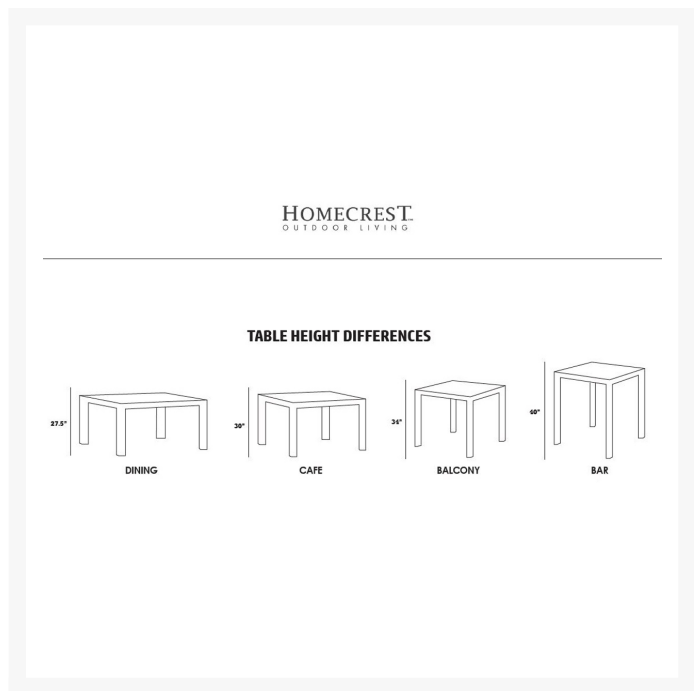

Product Images

Short Description

Breeze 42" Chat Table 3042RC by Homecrest

Description

Add the Breeze 42" Chat Table (3042RC) by Homecrest to your patio collection to give your outdoor space additional luxuriousness and durability. This table's slatted design will serve as an excellent substitute for wood in high end, natural settings. Play up its boardwalk aesthetic for a beachside look, or pair it with more rustic surroundings to create a luxury ski resort feel! Its lightweight, corrosion resistant construction makes it ideal for commercial or residential use in any climate. Shield yourself and your guests from the elements by utilizing the built-in umbrella hole. Customize your ideal patio table by choosing from a variety of sleek, robust finishes.

Includes

- One (1) Breeze 42" Chat Table 3042RC

Dimensions

- Breeze Chat Table: 19"H x 42"W x 42"D
- Under-the-table clearance: 17.5"

Features

- Trim 1.5" edge profile and simple curves fit in with a variety of design aesthetics
- Full aluminum slatted table made to perform well in any climate
- Powder coated aluminum frame is sleek, durable and corrosion resistant
- Comes with center umbrella hole for easy shade placement
- Commercial quality construction built to last