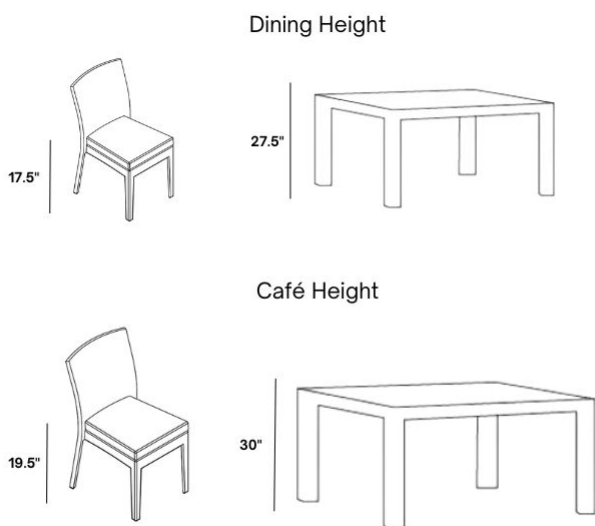


Product Images

Short Description

Allure Mesh Stackable Cafe Chair 1237M by Homecrest

Description

Bring sophistication to your outdoor patio with the Allure Mesh Stackable Cafe Chair (1237M) by Homecrest. Combining a sleek minimalistic design with supreme durability, the Allure Mesh collection will complement any lifestyle or landscape. The fully-welded aluminum frames are made to last while a multi-stage powder coat provides all-weather protection across all seasons. The metal mesh provides a comfortable, yet superior sturdy seat made to withstand outdoor elements. Storage and transportation are simple with a stackable design that allows you to store up to 6 chairs high. Built for commercial and residential use, this is a perfect piece to add to small patios, poolside decks, and high-traffic terraces.

Includes

- One (1) Allure Mesh Stackable Cafe Chair 1237M

Dimensions

- 24.5" W x 21" D x 34" H (12.8 lbs.)
- Seat Height: 18"
- Arm Height: 24.5"

Differences in Dining and Cafe Heights:

Dining Seating & Table Collections: Most commonly used in casual outdoor seating areas, dining table pieces have an average height of 27.5" while dining seating has an average height of 17.5". Please be sure to select the corresponding dining table and seating heights to ensure a proper fit.

Cafe Seating & Table Collections: Most commonly used in restaurants, bars, and other active seating venues, cafe table pieces have an average height of 30" while cafe seating has an average of 19". Please be sure to select the corresponding cafe table and seating heights to ensure a proper fit.