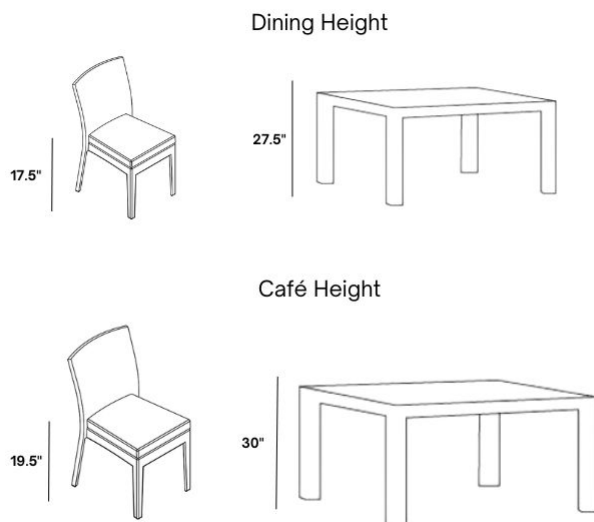

### Dimensions

- 22.5" W x 21" D x 34" H (13.8 lbs.)
- Seat Height: 18"
- Arm Height: 24.5"

### Differences in Dining and Cafe Heights:

Dining Seating & Table Collections: Most commonly used in casual outdoor seating areas, dining table pieces have an average height of 27.5" while dining seating has an average height of 17.5". Please be sure to select the corresponding dining table and seating heights to ensure a proper fit.