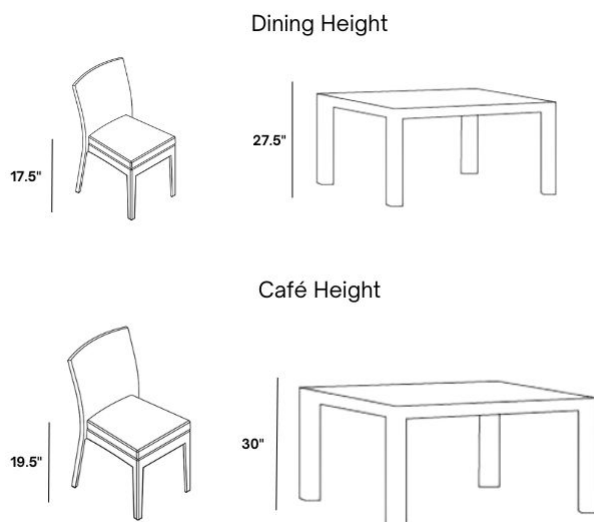

### Dimensions

- 20" W x 21" D x 34" H (12 lbs.)
- Seat Height: 18"

### Differences in Dining and Cafe Heights:

Dining Seating & Table Collections: Most commonly used in casual outdoor seating areas, dining table pieces have an average height of 27.5" while dining seating has an average height of 17.5". Please be sure to select the corresponding dining table and seating heights to ensure a proper fit.