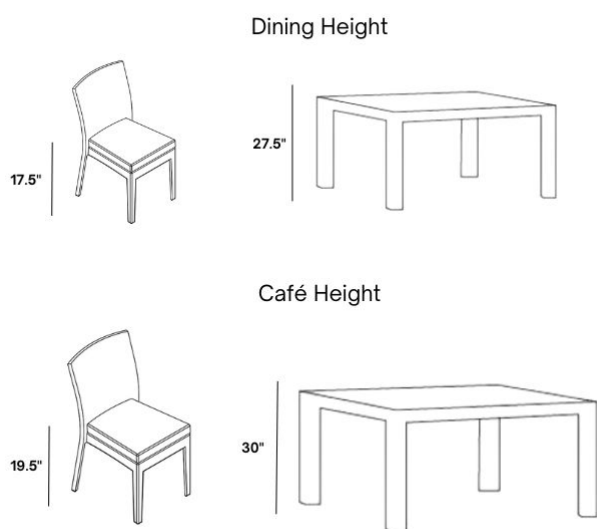

#### Dimensions

- 21.5" W x 21" D x 34" H (11.2 lbs.)
- Seat Height: 18"

#### Differences in Dining and Cafe Heights:

Dining Seating & Table Collections: Most commonly used in casual outdoor seating areas, dining table pieces have an average height of 27.5" while dining seating has an average height of 17.5". Please be sure to select the corresponding dining table and seating heights to ensure a proper fit.