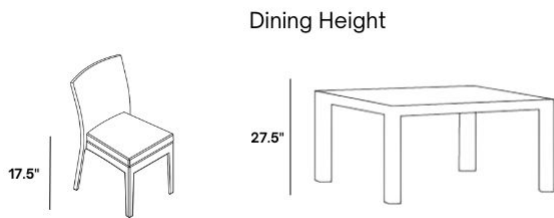

## Description

---

The clean lines of the Allure Sling Stackable Cafe Chair (12370) by Homecrest will bring a minimalistic style that fits beautifully in any outdoor space. The fully-welded aluminum frames are made to last while a multi-stage powder coat provides all-weather protection across all seasons. A fade-resistant, double-layer sling is durable, easy to maintain, and made to endure any outdoor setting, rain or shine. Storage and transportation are simple with a stackable design that allows you to store up to 6 chairs high. Built for commercial and residential use, this is perfect for small patios, poolside decks, and high-traffic terraces.

### Dimensions

- 24.5" W x 21" D x 32.5" H (11.8 lbs.)
- Seat Height: 18"
- Arm Height: 24.5"

Differences in Dining and Cafe Heights:

Dining Height

Café Height

Dining Seating & Table Collections: Most commonly used in casual outdoor seating areas, dining table pieces have an average height of 27.5" while dining seating has an average height of 17.5". Please be sure to select the corresponding dining table and seating heights to ensure a proper fit.