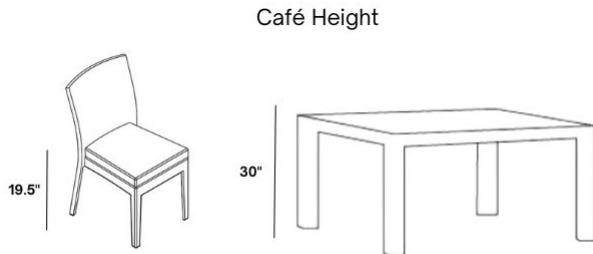

### Includes

- One (1) Allure Sling Stackable Cafe Chair 12370

### Dimensions

- 24.5" W x 21" D x 32.5" H (11.8 lbs.)
- Seat Height: 18"
- Arm Height: 24.5"

Differences in Dining and Cafe Heights:

Dining Height

Café Height

Dining Seating & Table Collections: Most commonly used in casual outdoor seating areas, dining table pieces have an average height of 27.5" while dining seating has an average height of 17.5". Please be sure to select the corresponding dining table and seating heights to ensure a proper fit.

Cafe Seating & Table Collections: Most commonly used in restaurants, bars, and other active seating venues, cafe table pieces have an average height of 30" while cafe seating has an average of 19". Please be sure to select the corresponding cafe table and seating heights to ensure a proper fit.