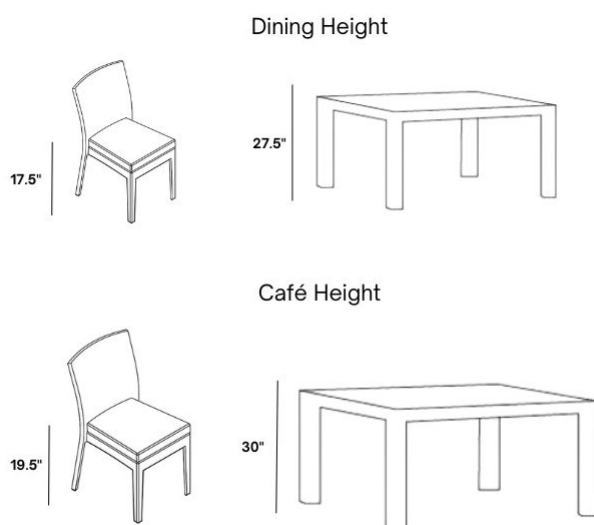

Includes

- One (1) Allure Sling Cafe Chair 11370

Dimensions

- 22.5" W x 21" D x 32.5" H (11.6 lbs.)
- Seat Height: 18"
- Arm Height: 24.5"

Differences in Dining and Cafe Heights:

Dining Seating & Table Collections: Most commonly used in casual outdoor seating areas, dining table pieces have an average height of 27.5" while dining seating has an average height of 17.5". Please be sure to select the corresponding dining table and seating heights to ensure a proper fit.

Cafe Seating & Table Collections: Most commonly used in restaurants, bars, and other active seating venues, cafe table pieces have an average height of 30" while cafe seating has an average of 19". Please be sure to select the corresponding cafe table and seating heights to ensure a proper fit.