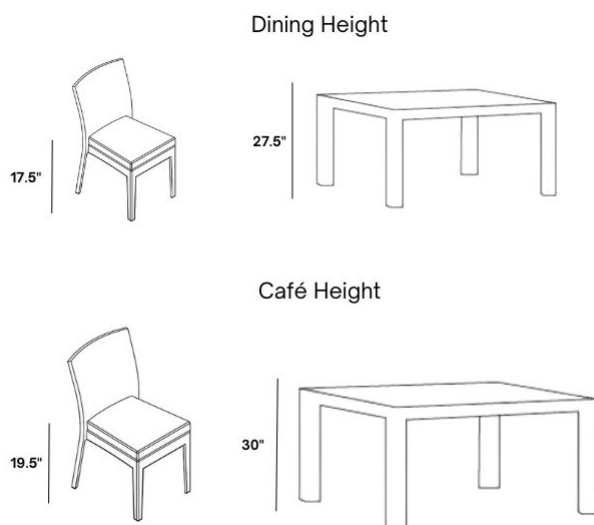

Includes

- One (1) Allure Sling Armless Cafe Chair 11350

Dimensions

- 20" W x 21" D x 32.5" H (10 lbs.)
- Seat Height: 18"

Differences in Dining and Cafe Heights:

Dining Seating & Table Collections: Most commonly used in casual outdoor seating areas, dining table pieces have an average height of 27.5" while dining seating has an average height of 17.5". Please be sure to select the corresponding dining table and seating heights to ensure a proper fit.

Cafe Seating & Table Collections: Most commonly used in restaurants, bars, and other active seating venues, cafe table pieces have an average height of 30" while cafe seating has an average of 19". Please be sure to select the corresponding cafe table and seating heights to ensure a proper fit.