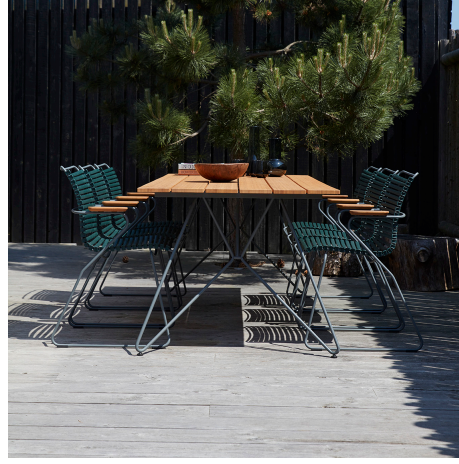

Short Description

Sketch Large Dining Table 10716-0318 by Houe

Description

Designed to inspire conversation, the Sketch Large Dining Table (10716-0318) by Houe fits beautifully in an outdoor environment. Elegant, sculpted legs give the SKETCH table a modern, minimalistic flair while powder-coated, steel frames ensure top performance. Harvested from Houe's sustainable gardens, a bamboo table top adds the perfect finishing touch. Each table is treated with a special saturation of oil to keep the bamboo looking beautiful throughout the seasons. This piece's versatile design makes it the perfect companion to a wide range of Houe's dining chairs, whether your style is modern or traditional!

Includes

- One (1) Sketch Large Dining Table 10716-0318

Dimensions

- 35" W x 87" D x 30" H (99 lbs.)

Features

- Fully welded steel frames are sleek, durable, and weather resistant
- Powder-coated steel frames are treated with zinc-rich primer to ensure corrosion resistance and maximum outdoor protection
- Bamboo table top is sustainably sourced, durable, and resistant to moisture, and rot
- Bamboo is pretreated with fungicide and oil to continue looking beautiful over time
- Comfortably seats up to 8 people
- Assembly Required

Warranty

Houe's warranty covers manufacturing defects; normal wear and tear is not included. With a little bit of care, your furniture will outlive the warranty for many years