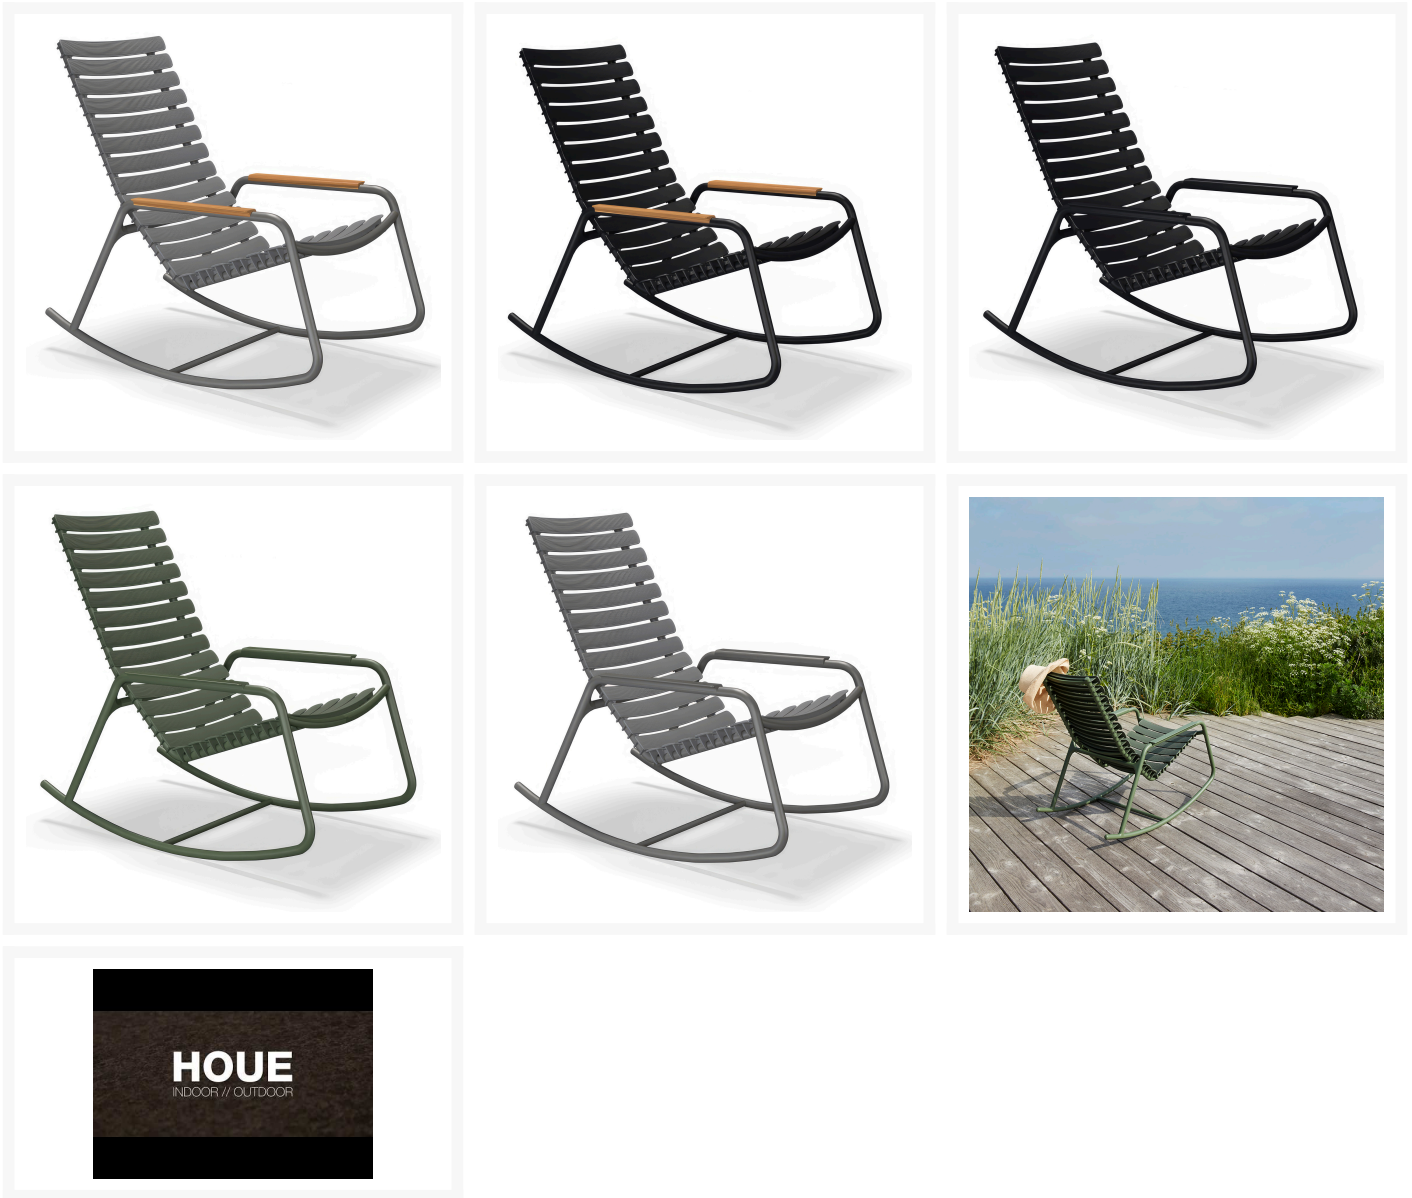

PATIO
PRODUCTIONS

Patio Productions San Diego

2161 Hancock St

San Diego, CA 92110

Phone: 1-888-947-4449

Product Images

Short Description

ReClips Rocking Chair 22303 by Houe

Description

The ReClips Rocking Chair (22303) by Houe is simple, honest, and ergonomically well thought out. The ReClips Collection by Henrik Pedersen encapsulates Neo-Scandinavian design, influenced by London vibes and Amsterdam humor. This piece's slatted design is eye-catching, weather-proof, and contoured for cushionless comfort. Its vivid marine-grade lamellas are available in several different color combinations with natural Bamboo highlights adding the perfect finishing touch. The wood is harvested from Houe's sustainable bamboo gardens and treated with a special saturation of oil from the factory to keep the wood looking beautiful. Minimalist, harmonious, and unique, this collection is sure to bring beauty and long-lasting comfort to any outdoor setting.

Includes

- One (1) ReClips Rocking Chair 22303

Dimensions

- 23" W x 40" D x 35" H (18 lbs.)
- Seat Height: 16"

Features

- Fully welded aluminum frames are lightweight, durable, and weather resistant
- Powder-coated aluminum frames are treated with zinc-rich primer to ensure corrosion resistance and maximum outdoor protection
- Eco-friendly, recycled plastic lamellas help lower impact on the environment
- Optional bamboo armrests are sustainably sourced, durable, and resistant to moisture, and rot
- Bamboo armrests are pretreated with fungicide and oil to continue looking beautiful over time
- Ergonomic, contoured design provides cushionless comfort
- No Assembly Required