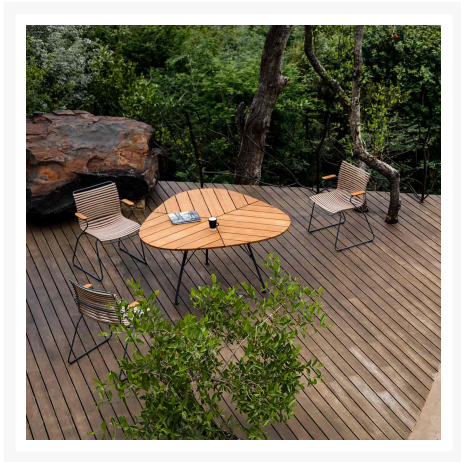

Product Images

Short Description

Leaf Dining Table 11601-0318 by Houe

Description

Inspired by the organic elements of nature, the Leaf Dining Table (11601-0318) by Houe is sure to bring long-lasting beauty and functionality to any outdoor setting. This piece's natural wooden slats create an artful, modern look that encapsulates Neo-Scandinavian design of London culture and Amsterdam character. Fully-welded steel frames that are treated with a zinc-rich, powder-coated finish will ensure lasting performance across the seasons. The bamboo is harvested from Houe's sustainable gardens and treated with a special saturation of oil from the factory to keep the wood looking beautiful. This piece's versatile design makes it the perfect companion to a wide range of Houe's dining chairs, whether your style is modern or traditional!

Includes

- One (1) Leaf Dining Table 11601-0318

Dimensions

- 57" W x 57" D x 29" H (67 lbs.)

Features

- Fully welded steel frames are sleek, durable, and weather resistant
- Powder-coated steel frames are treated with zinc-rich primer to ensure corrosion resistance and maximum outdoor protection
- Bamboo table top is sustainably sourced, durable, and resistant to moisture, and rot
- Bamboo is pretreated with fungicide and oil to continue looking beautiful over time