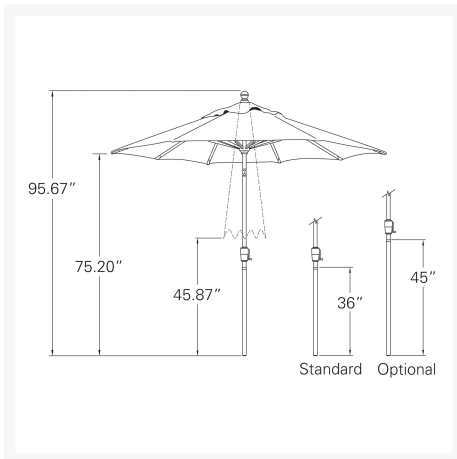

## Product Images

---

**UMBRELLA SIZE RECOMMENDATIONS**

SIZE/SHAPE	COVERS	DEEP SEATING*	SIZE/SHAPE	COVERS	DEEP SEATING*
11' Octagon	85		11.5' Square	132	
8'x10' Rectangle	80		10'x12' Rectangle	130	
10' Round	70		12' Octagon	129	
10' Octagon	72		10' Square	100	
9' Octagon	57		11.5' Octagon	96	
7' Square	49		8'x11' Rectangle	88	
3.5' Octagon	39				

#### Dimension

- Canopy Size: 7.5'
- Overall Height: 95.67"
- Coverage: 39 sq. ft.
- Number of Ribs 8
- Top Pole Diameter: 1.38"
- Bottom Pole Diameter: 1.5"
- Weight: 21 lbs.