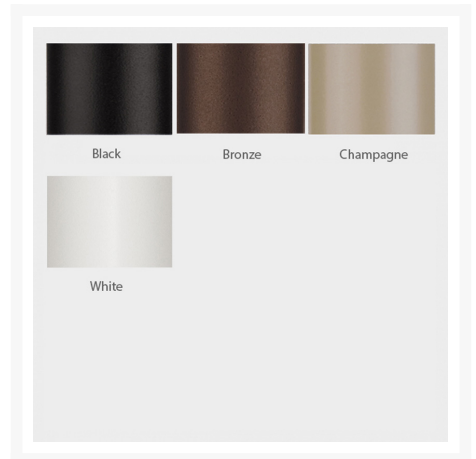

## Product Images

---

**UMBRELLA SIZE RECOMMENDATIONS**

SIZE/SHAPE	COVERS	DEEP SEATING*	SIZE/SHAPE	COVERS	DEEP SEATING*
11' Octagon	85		11.5' Square	132	
8'x10' Rectangle	80		10'x12' Rectangle	130	
10' Round	70		12' Octagon	129	
10' Octagon	72		10' Square	100	
9' Octagon	57		11.5' Octagon	96	
7' Square	49		8'x11' Rectangle	88	
3.5' Octagon	39				