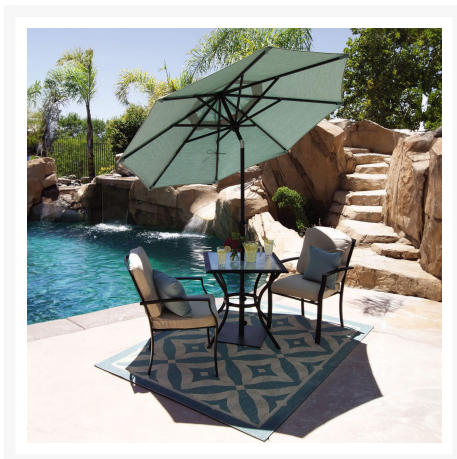

UMBRELLA SIZE RECOMMENDATIONS

SIZE/SHAPE	COVERS	DEEP SEATING*	SIZE/SHAPE	COVERS	DEEP SEATING*
11' Octagon	85		11.5' Square	132	
8'x10' Rectangle	80		10'x12' Rectangle	130	
10' Round	70		12' Octagon	129	
10' Octagon	72		10' Square	100	
9' Octagon	57		11.5' Octagon	96	
7' Square	49		8'x11' Rectangle	88	
3.5' Octagon	39				

Short Description

7.5' Octagon Quick Ship Push Button Tilt Market Umbrella UM907QS by Treasure Garden

Description

The 7.5' Octagon Quick Ship Push Button Tilt Market Umbrella (UM907-QS) by Treasure Garden is elegant, durable and easy to use, bringing the perfect amount of shade and style to your patio. This umbrella's simple, lightweight design makes setup easy. Simply crank to open the canopy and use the push button to tilt!

This sunshade is available in several sleek, rust-proof finishes and a variety of top quality, fade resistant fabrics. Whether you're looking to go bold, relax or bring a fresh new look to your patio, this umbrella is adaptable to any and all of your outdoor needs. If you can't find the fabric you're looking for, give us a call at 1-888-947-4449 for more options!

Includes

- One (1) 7.5' Octagon Quick Ship Push Button Tilt Market Umbrella UM907QS
- Bases and protective covers sold separately

Recommended Bases:

- Minimum base weight with dining table: 35 - 50 lbs