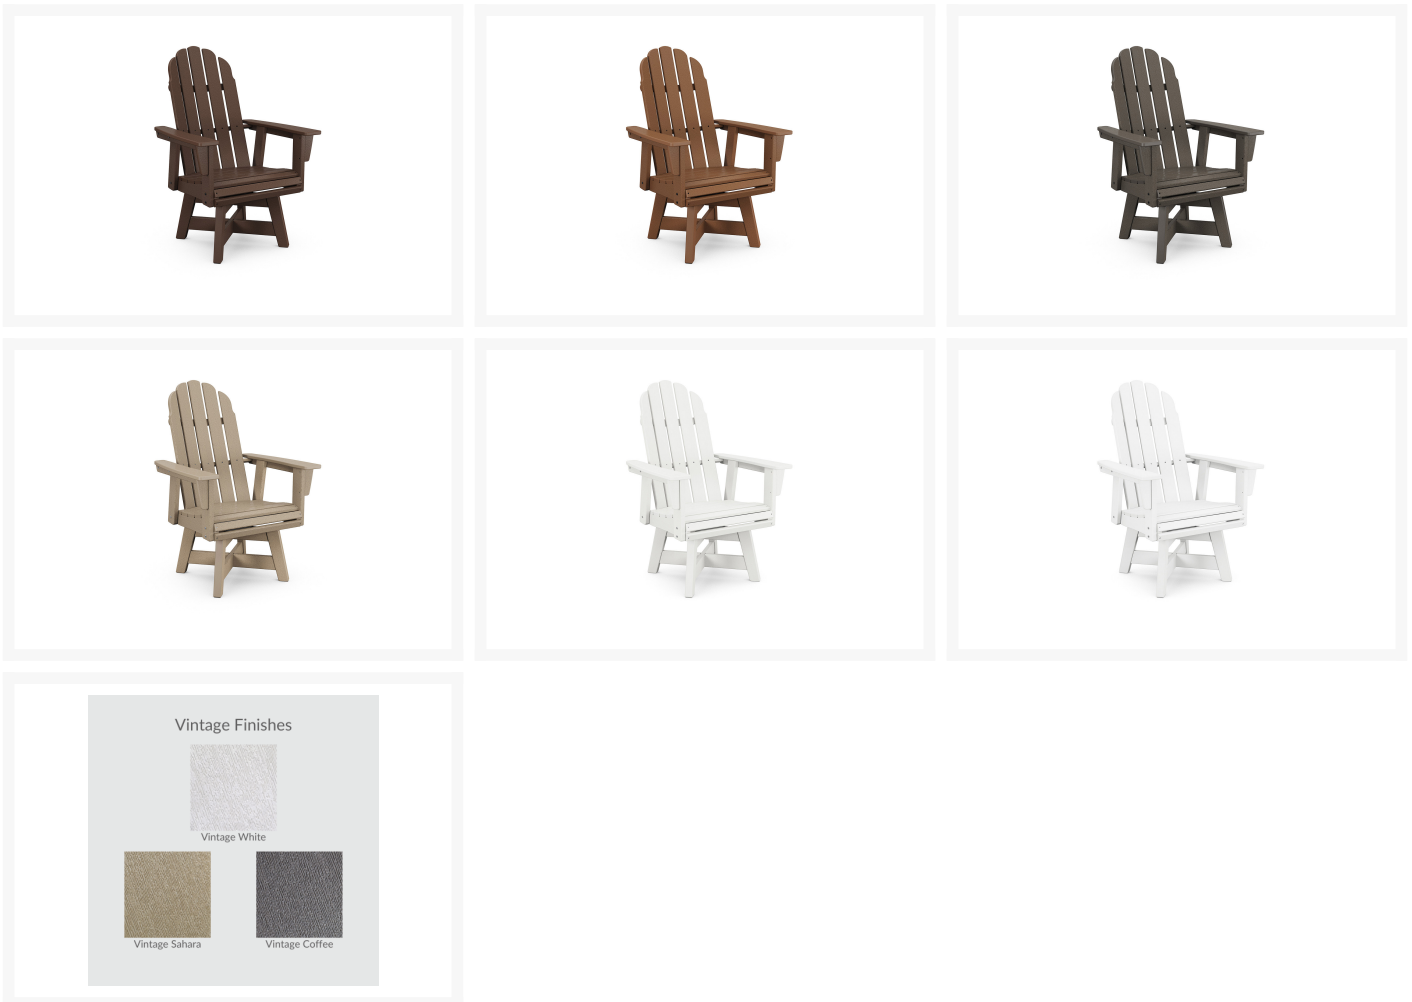

Product Images

Short Description

Vineyard Adirondack Swivel Dining Chair ADDSV600 by POLYWOOD

Description

Take a moment to relax in the Vineyard Adirondack Swivel Dining Chair (ADDSV600) by POLYWOOD. The Vineyard Collection's waterfall fronts, comfortably contoured seats, and sleek frame design give it a unique visual appeal, while sturdy, all-weather construction ensures lasting performance across the seasons. Its durable composite frames, weather resistant cushions, and fade-resistant performance fabrics are made to endure in any outdoor setting, rain or shine. Constructed with genuine POLYWOOD® lumber, which includes landfill-bound and ocean-bound plastics, this collection is made to last - and make a lasting difference!

Includes

- One (1) Vineyard Curveback Adirondack Swivel Dining Chair ADDSV600

Dimensions

- 28.25" W x 29" D x 41.8" H (46 lbs.)
- Seat Dimensions: 20.5" W x 16" D x 16.5" H

Features

- POLYWOOD® Lumber is dense, durable, and virtually maintenance free
- Unlike natural wood, composite lumber won't crack, fade, or rot over time
- Built to withstand a range of climates, including hot sun, snowy winters, and strong coastal winds
- High Density Polyethylene (HDPE) frames manufactured using landfill-bound and ocean-bound plastics
- UV protectant and color infused into the lumber; no painting or waterproofing needed
- Cushions are made with Revolution fabric, which is weather resistant, fade resistant, and easy to clean
- Marine-grade quality hardware
- Classic texture finishes have a smooth feel; Vintage finishes have a wood-look texture and are not as smooth as Classic finishes
- Made in the USA
- Assembly required