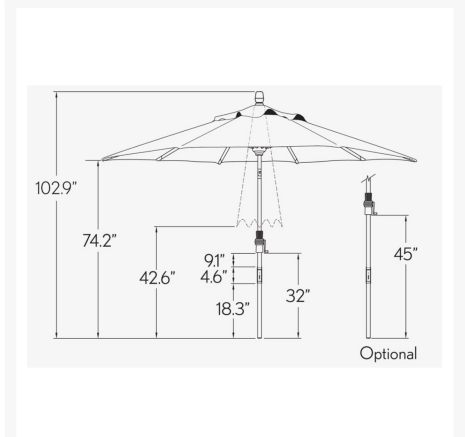

UMBRELLA SIZE RECOMMENDATIONS

The information provided is only for reference and is subject to change without notice. Always consult the manufacturer's instructions for proper use and safety. *Always use proper tie-down technique. **Always use proper tie-down technique.

SIZE/SHAPE	DINING	DEEP SEATING	SIZE/SHAPE	DINING	DEEP SEATING
9' Octagon 85			11.5' Square 132		
8'x10' Rectangle 80			10'x12' Rectangle 130		
8' Round 70			15' Octagon 129		
8' Octagon 70			8'x12' Rectangle 100		
7' Octagon 57			11.5' Octagon 96		
7' Square 49			8'x11' Rectangle 88		
7.5' Octagon 39					

Short Description

9' Octagon Quick Ship Starlux Collar Tilt Market Umbrella UM800_LX-QS by Treasure Garden

Description

The 9' Octagon Quick Ship Starlux Collar Tilt Market Umbrella (UM800_LX-QS) by Treasure Garden is elegant, durable and easy to use, bringing the perfect amount of shade and style to your patio. Enjoy 57 square feet of shade during the day and wow guests with this umbrella's starlight ambiance after the sun goes down.

This umbrella's simple, lightweight design makes setup easy. Simply crank to open and twist to tilt!