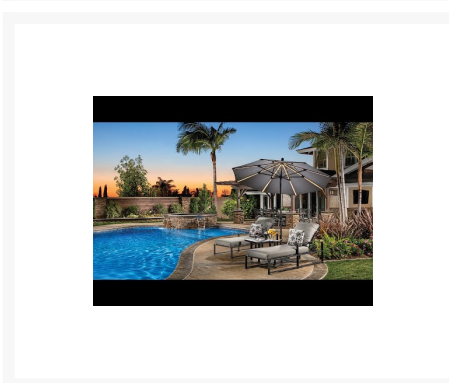

SIZE/SHAPE	DINING	DEEP SEATING	SIZE/SHAPE	DINING	DEEP SEATING
9' Octagon 85			11.5' Square 132		
8'x10' Rectangle 80			10'x12' Rectangle 130		
8' Round 70			15' Octagon 129		
8' Octagon 70			8'x12' Rectangle 100		
7' Octagon 57			11.5' Octagon 96		
7' Square 49			8'x11' Rectangle 88		
7.5' Octagon 39					

Short Description

9' Octagon Quick Ship Starlux Collar Tilt Market Umbrella UM800_LX-QS by Treasure Garden

Description

The 9' Octagon Quick Ship Starlux Collar Tilt Market Umbrella (UM800_LX-QS) by Treasure Garden is elegant, durable and easy to use, bringing the perfect amount of shade and style to your patio. Enjoy 57 square feet of shade during the day and wow guests with this umbrella's starlight ambiance after the sun goes down.

This umbrella's simple, lightweight design makes setup easy. Simply crank to open and twist to tilt!

This sunshade is available in several sleek, rust-proof finishes and a variety of top quality, fade resistant fabrics. Whether you're looking to go bold, relax or bring a fresh new look to your patio, this umbrella is adaptable to any and all of your outdoor needs. If you can't find the fabric you're looking for, give us a call at 1-888-947-4449 for more options!

Features

- Light strips built into ribs for elegant and modern look
- Convenient crank system for quick and easy opening
- Includes water and dust resistance for regular outdoor use
- Powder coated aluminum frame is sleek, durable and corrosion resistant
- Comes with single wind vent, which serves dual purpose of venting heat and providing stability against wind
- Available in Sunbrella and O'bravia fabrics, which are distinctive, fade resistant and easy to clean
- Simply hose off to clean and store in protective cover away from elements to extend lifespan
- Includes 32" bottom pole, but you can add 45" (ideal for bars) for more height