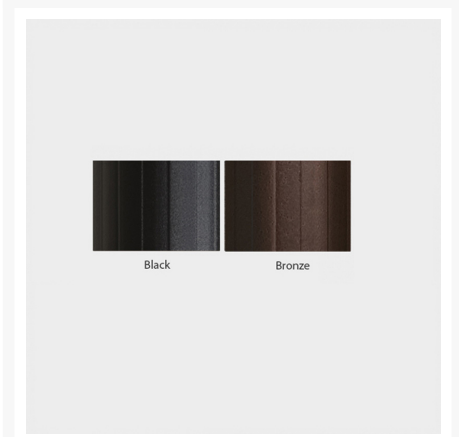

UMBRELLA SIZE RECOMMENDATIONS

The information provided is only for reference and is subject to change without notice. Always consult the manufacturer's instructions for proper use and safety. *Always use proper tie-down technique. **Always use proper tie-down technique.

SIZE/SHAPE	DINING	DEEP SEATING	SIZE/SHAPE	DINING	DEEP SEATING
9' Octagon 85			11.5' Square 132		
8'x10' Rectangle 80			10'x12' Rectangle 130		
8' Round 70			15' Octagon 129		
8' Octagon 70			8'x12' Rectangle 100		
7' Octagon 57			11.5' Octagon 96		
7' Square 49			8'x11' Rectangle 88		
7.5' Octagon 39					

Short Description

9' Octagon Quick Ship Starlux Collar Tilt Market Umbrella UM800_LX-QS by Treasure Garden

Description

The 9' Octagon Quick Ship Starlux Collar Tilt Market Umbrella (UM800_LX-QS) by Treasure Garden is elegant, durable and easy to use, bringing the perfect amount of shade and style to your patio. Enjoy 57 square feet of shade during the day and wow guests with this umbrella's starlight ambiance after the sun goes down.

This umbrella's simple, lightweight design makes setup easy. Simply crank to open and twist to tilt!