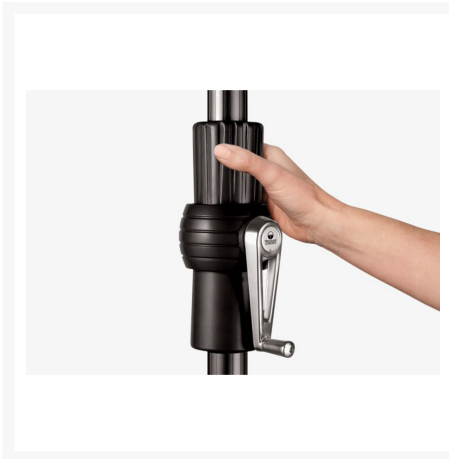

UMBRELLA SIZE RECOMMENDATIONS

The information provided is only for reference and is subject to change without notice. Always consult the manufacturer's instructions for proper use and safety. *Always use proper tie-down technique. **Always use proper tie-down technique.

SIZE/SHAPE	DINING	DEEP SEATING	SIZE/SHAPE	DINING	DEEP SEATING
9' Octagon 85			11.5' Square 132		
8'x10' Rectangle 80			10'x12' Rectangle 130		
8' Round 70			15' Octagon 129		
8' Octagon 70			8'x12' Rectangle 100		
7' Octagon 57			11.5' Octagon 96		
7' Square 49			8'x11' Rectangle 88		
7.5' Octagon 39					

Short Description

9' Octagon Quick Ship Starlux Collar Tilt Market Umbrella UM800_LX-QS by Treasure Garden

Description

The 9' Octagon Quick Ship Starlux Collar Tilt Market Umbrella (UM800_LX-QS) by Treasure Garden is elegant, durable and easy to use, bringing the perfect amount of shade and style to your patio. Enjoy 57 square feet of shade during the day and wow guests with this umbrella's starlight ambiance after the sun goes down.

This umbrella's simple, lightweight design makes setup easy. Simply crank to open and twist to tilt!