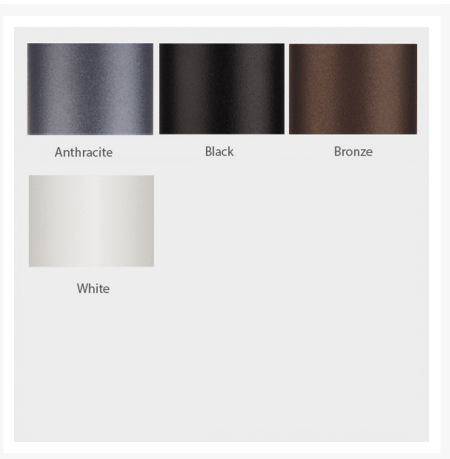

Patio Productions San Diego

2161 Hancock St

San Diego, CA 92110

Phone: 1-888-947-4449

Product Images

UMBRELLA SIZE RECOMMENDATIONS

Note: Always use the recommended table for the appropriate size of the umbrella. Always use the recommended table for the appropriate size of the umbrella. Always use the recommended table for the appropriate size of the umbrella.