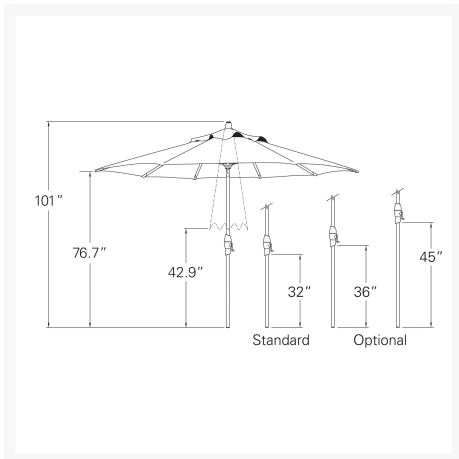

Patio Productions San Diego

2161 Hancock St

San Diego, CA 92110

Phone: 1-888-947-4449

Product Images

UMBRELLA SIZE RECOMMENDATIONS

Note: Always use the recommended table for the appropriate size of the umbrella. Always use the recommended table for the appropriate size of the umbrella. Always use the recommended table for the appropriate size of the umbrella.

UMBRELLA SIZE	SEATING	DEEP SEATING	UMBRELLA SIZE	SEATING	DEEP SEATING
11' Octagon 85	12-14	12-14	11.5' Square 132	12-14	12-14
10' Octagon 80	10-12	10-12	10' Square 130	10-12	10-12
9' Octagon 70	8-10	8-10	10' Octagon 129	8-10	8-10
8' Octagon 70	6-8	6-8	9' Square 100	6-8	6-8
7' Octagon 57	4-6	4-6	8.5' Octagon 96	4-6	4-6
7' Square 49	4-6	4-6	8' Octagon 88	4-6	4-6
6.5' Octagon 39	2-4	2-4			

Dimension

- Canopy Size: 9'
- Overall Height: 101"
- Coverage: 57 sq. ft.
- Number of Ribs: 8
- Pole Diameter: 1.5"
- Weight: 20 lbs.

Features

- Convenient crank system for quick and easy opening
- Auto tilt feature is perfect for blocking the sun at its peak
- Comes with single wind vent, which serves dual purpose of venting heat and providing stability against wind
- 100% Kevlar mesh lift cord gives umbrella additional strength and durability
- Available in Sunbrella and O'bravia fabrics, which are distinctive, fade resistant and easy to clean
- Simply hose off to clean and store in protective cover away from elements to extend lifespan
- Includes 32" bottom pole, but you can add 36" (best for counters) or 45" (ideal for bars) for more height