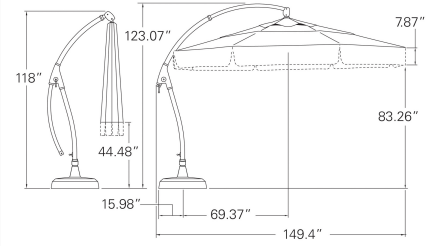

UMBRELLA SIZE RECOMMENDATIONS

Always use proper tie-down technique. For best stability use proper tie-down technique. Always use proper tie-down technique. Always use proper tie-down technique.

TABLE SIZE	COVER	DEEP SEATING	TABLE SIZE	COVER	DEEP SEATING
8' Octagon	85	85	10' Square	132	132
8'x10' Rectangle	80	80	10'x10' Square	130	130
10' Round	70	70	12' Octagon	129	129
10' Octagon	70	70	10' Square	100	100
8' Octagon	57	57	8' Square	96	96
7' Square	49	49	8'x10' Rectangle	88	88
8' Octagon	39	39			

Short Description

11' Octagon Quick Ship Cantilever Umbrella AG28RK-QS

Description

The 11' Octagon Quick Ship Cantilever Umbrella (AG28RK-QS) by Treasure Garden is elegant, durable and easy to use, bringing the perfect amount of shade and style to your patio. Its simple crank to open system makes setup easy, while its 360° rotation and infinite front to back tilt function help you to follow the sun all