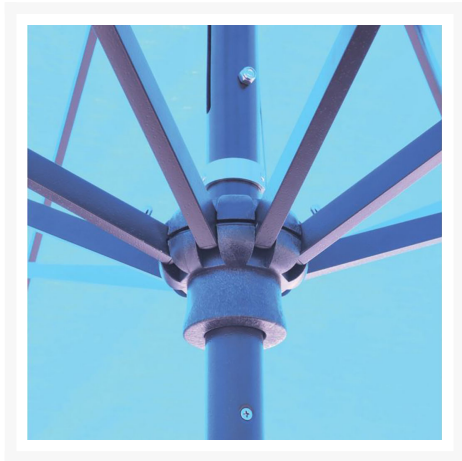

## Short Description

10' x 10' Square Quick Ship Deluxe Auto-Tilt Market Umbrella 799

## Description

The 10' x 10' Square Quick Ship Deluxe Auto-Tilt Market Umbrella (799) by Galtech International is classic, durable, and easy to use, bringing the perfect amount of shade and style to your patio. This parasol features an easy-to-use crank lift and auto-tilt system, which means you'll spend less time setting up and more time relaxing in the shade. Simply rotate the crank clockwise to open the canopy and engage the tilt function!

## Features

|  |  |
|--|--|
| Manufacturer                           | Galtech International  |
| Model                                  | 799  |
| Dimensions                             | 10' W x 10' L x 9.33' H (22 lbs.), Clearance (Open Canopy): 7.2', Bottom Pole: 1.5" Dia. x 32", 8 Ribs |
| Coverage                               | 96" Table  |
| Frame Material                         | Aluminum   |
| Available Frame Finishes               | Antique Bronze, Black  |
| Lift Type                              | Crank Lift   |
| Application                            | Residential  |
| Freestanding Use                       | Yes  |
| Recommended Base With Table Use        | 70 lbs.  |
| Recommended Base For Free Standing Use | 120 lbs.   |
| Manufacturer Warranty                  | 2 Years  |
| Fabric Fade Warranty                   | Sunbrella: 5 Years   |

#### Features

- Aluminum umbrella frame is lightweight, durable and rust proof
- Convenient crank lift system for quick and easy opening
- Auto tilt feature is perfect for blocking the sun at its peak
- Auto locking mechanism permits tilt to be used at any desired angle
- Solid resin hubs/finial and threaded coupling for additional strength
- Available with Sunbrella fabric, which is distinctive, fade resistant and easy to clean
- Some assembly required
- Simply hose off to clean and store in protective cover away from elements to extend lifespan