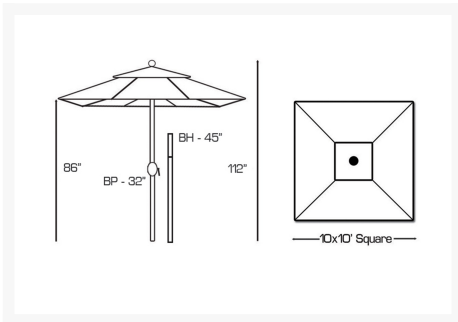

## Short Description

10' x 10' Square Quick Ship Deluxe Auto-Tilt Market Umbrella 799

#### Includes

- One (1) 10' x 10' Square Quick Ship Deluxe Auto-Tilt Market Umbrella 799
- Optional Bar Height Bottom Pole sold separately
- Umbrella bases and protective covers sold separately

## Features

|  |  |
|--|--|
| Manufacturer                           | Galtech International  |
| Model                                  | 799  |
| Dimensions                             | 10' W x 10' L x 9.33' H (22 lbs.), Clearance (Open Canopy): 7.2', Bottom Pole: 1.5" Dia. x 32", 8 Ribs |
| Coverage                               | 96" Table  |
| Frame Material                         | Aluminum   |
| Available Frame Finishes               | Antique Bronze, Black  |
| Lift Type                              | Crank Lift   |
| Application                            | Residential  |
| Freestanding Use                       | Yes  |
| Recommended Base With Table Use        | 70 lbs.  |
| Recommended Base For Free Standing Use | 120 lbs.   |
| Manufacturer Warranty                  | 2 Years  |
| Fabric Fade Warranty                   | Sunbrella: 5 Years   |