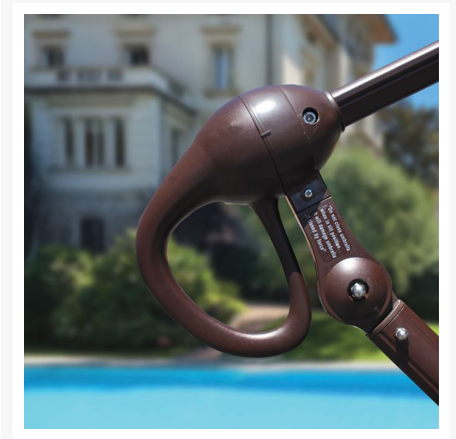

Product Images

Available Finishes

Antique Bronze

Black

Short Description

13' Octagon Quick Ship Easy Tilt & Lift Cantilever Umbrella w/ Rolling Base 899

Description

The 13' Octagon Quick Ship Easy Tilt & Lift Cantilever Umbrella w/ Rolling Base (899) by Galtech International is classic, durable, and easy to use, bringing the perfect amount of shade and style to your patio. This parasol features a user-friendly Easy Lift & Tilt system, which means you'll spend less time setting up and more time relaxing in the shade. Simply lift the handle to open the canopy and rotate the tilt wheel to engage the tilt function!

Features

- Aluminum umbrella frame is lightweight, durable and rust proof
- To open, simply lift the handle until canopy is in desired position
- Easy tilt enables you to tilt left and right; simply turn the tilt wheel to engage this feature
- Double walled aluminum ribs, solid resin hubs and steel lift cable for additional strength
- Rolling base holds 2 bags of sand (100 lbs.) and comes with retractable wheels
- Available with Sunbrella fabrics, which are distinctive, fade resistant and easy to clean
- Rubber feet glides help protect your deck or patio
- Comes with double wind vent, which serves dual purpose of venting heat and providing stability against wind
- Some assembly required
- Simply hose off to clean and store in protective cover away from elements to extend lifespan