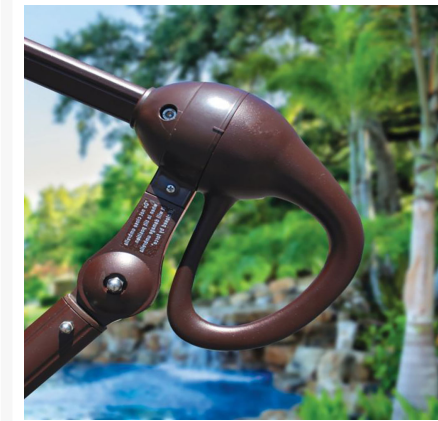

PATIO
PRODUCTIONS

Patio Productions San Diego

2161 Hancock St

San Diego, CA 92110

Phone: 1-888-947-4449

Product Images

Short Description

11' Octagon Quick Ship Easy Tilt & Lift Cantilever Umbrella w/ Rolling Base 887

Description

The 11' Octagon Quick Ship Easy Tilt & Lift Cantilever Umbrella w/ Rolling Base (887) by Galtech International is classic, durable, and easy to use, bringing the perfect amount of shade and style to your patio. This parasol features a user-friendly Easy Lift & Tilt system, which means you'll spend less time setting up and more time

relaxing in the shade. Simply lift the handle to open the canopy and rotate the tilt wheel to engage the tilt function!

This sunshade is available in several sleek, rust-proof finishes and a variety of top quality, fade resistant fabrics. Whether you're looking to go bold, relax or bring a fresh new look to your outdoor space, this umbrella is adaptable to any and all of your outdoor needs. Bonus: It comes with a fillable rolling base!

Features

- Aluminum umbrella frame is lightweight, durable and rust proof
- To open, simply lift the handle until canopy is in desired position
- Easy tilt enables you to tilt left and right; simply turn the tilt wheel to engage this feature
- Double walled aluminum ribs, solid resin hubs and steel lift cable for additional strength
- Rolling base holds 2 bags of sand (100 lbs.) and comes with retractable wheels
- Available with Sunbrella and Suncrylic fabrics, which are distinctive, fade resistant and easy to clean
- Rubber feet glides help protect your deck or patio
- Some assembly required
- Simply hose off to clean and store in protective cover away from elements to extend lifespan