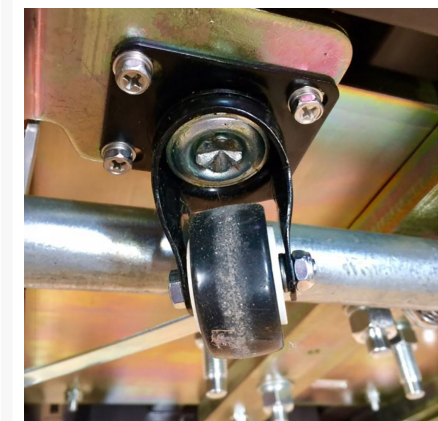

PATIO
PRODUCTIONS

Patio Productions San Diego

2161 Hancock St

San Diego, CA 92110

Phone: 1-888-947-4449

Product Images

Short Description

11' Octagon Quick Ship Easy Tilt & Lift Cantilever Umbrella w/ Rolling Base 887

Description

The 11' Octagon Quick Ship Easy Tilt & Lift Cantilever Umbrella w/ Rolling Base (887) by Galtech International is classic, durable, and easy to use, bringing the perfect amount of shade and style to your patio. This parasol features a user-friendly Easy Lift & Tilt system, which means you'll spend less time setting up and more time

Includes

- One (1) 11' Octagon Quick Ship Easy Tilt & Lift Cantilever Umbrella w/ Rolling Base 887
- One (1) Fillable Rolling Base
- One (1) Retractable wheels tool kit
- Protective covers and sand/gravel for fillable bases sold separately

Features

- Aluminum umbrella frame is lightweight, durable and rust proof
- To open, simply lift the handle until canopy is in desired position
- Easy tilt enables you to tilt left and right; simply turn the tilt wheel to engage this feature
- Double walled aluminum ribs, solid resin hubs and steel lift cable for additional strength
- Rolling base holds 2 bags of sand (100 lbs.) and comes with retractable wheels
- Available with Sunbrella and Suncrylic fabrics, which are distinctive, fade resistant and easy to clean
- Rubber feet glides help protect your deck or patio
- Some assembly required
- Simply hose off to clean and store in protective cover away from elements to extend lifespan