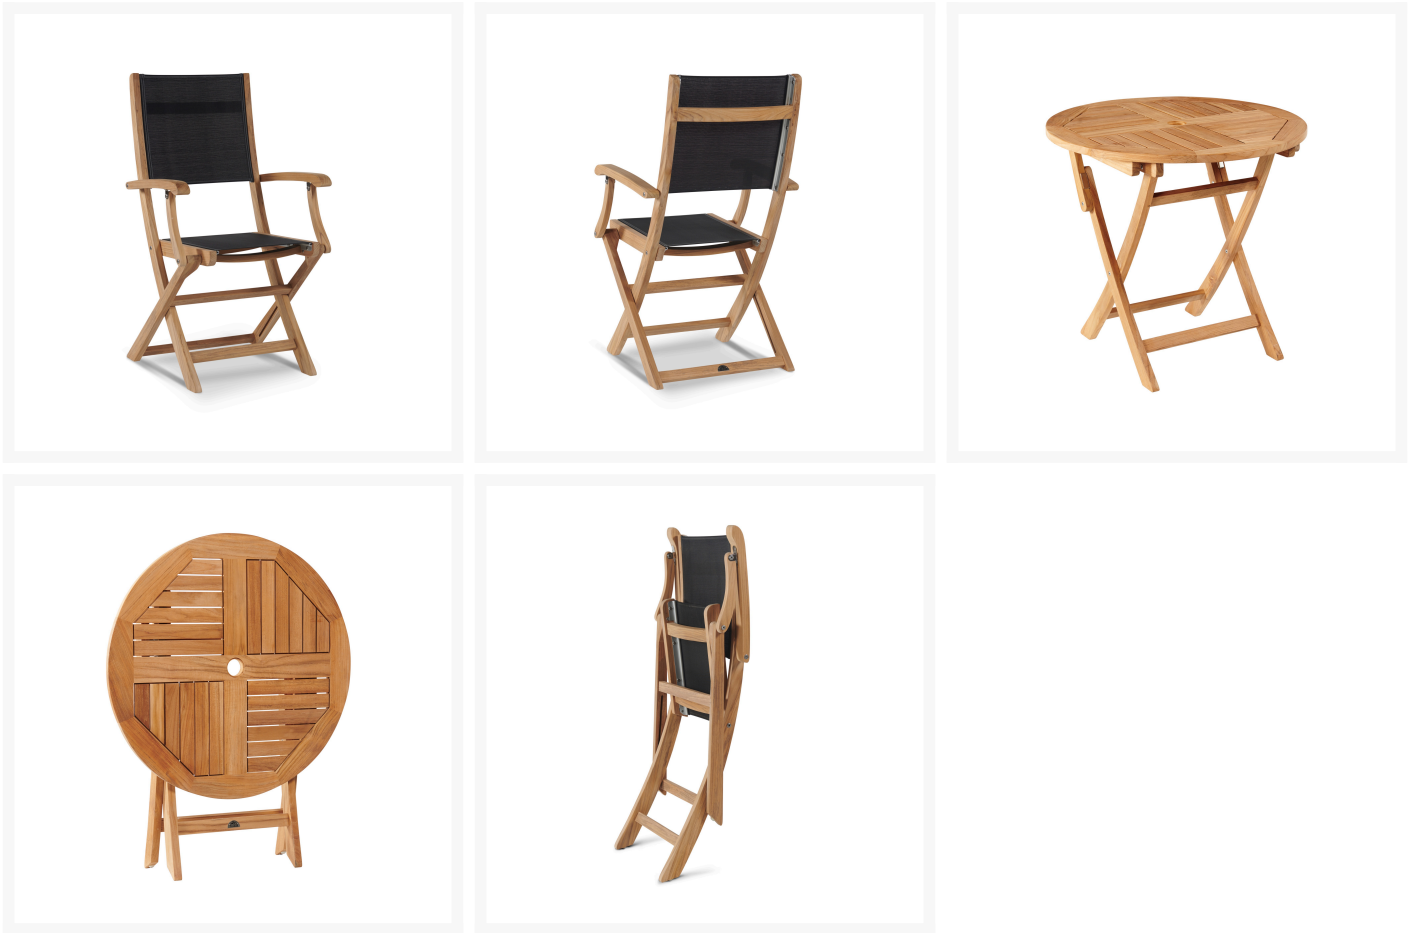

Product Images

Short Description

Stella 2-Seat Folding Bistro Set with Arm Chair HLS-SD by HiTeak

Description

Transform your outdoor space with the timeless elegance of the Stella 2-Seat Folding Bistro Set with Arm Chair HLS-SD by HiTeak. Crafted from ecologically harvested premium teak, the Stella Collection features a minimalist design that provides the perfect balance of strength and beauty. Each piece is carefully constructed with choice cuts of straight, smooth, and knot-free teak, and assembled using time-honored techniques such as dowels, mortise, and tenon joinery. All hardware is made from 304-grade stainless steel, ensuring maximum durability and resistance to weathering. As it ages, the natural honey-golden color of the teak will transform into a stunning silvery patina, enhancing its already elegant beauty.

Includes

- One (1) Valencia 31" Round Dining Table with Umbrella Hole HLT083B2
- Two (2) Stella Folding Dining Arm Chairs HLAC435

Dimensions

- Dining Table: 31"W x 31"D x 29.5"H (28.5 lbs.)
- Dining Arm Chair: 22.25"W x 19.5"D x 39.25"H (14.75 lbs.)

- Seat Height: 19", Arm Chair: 26"

Features

- Teak is a densely-grained wood with a high oil content known for its quality, durability, and beauty
- Naturally resistant to light, moisture, rot, warping, and pests
- Produced only from sustainably sourced and harvested plantation-grown teak
- Teak displays a rich, golden brown color that may be beautifully maintained over time or allowed to gracefully age into a subtle silver patina
- Teak is kiln dried to eliminate shrinkage and enhance structural integrity
- Crafted with traditional dowel and mortise joinery and hand-sanded to create seamless design
- Textilene sling fabric is durable, easy to maintain, and comfortable
- Foldable design makes storage and transportation easy
- No assembly required