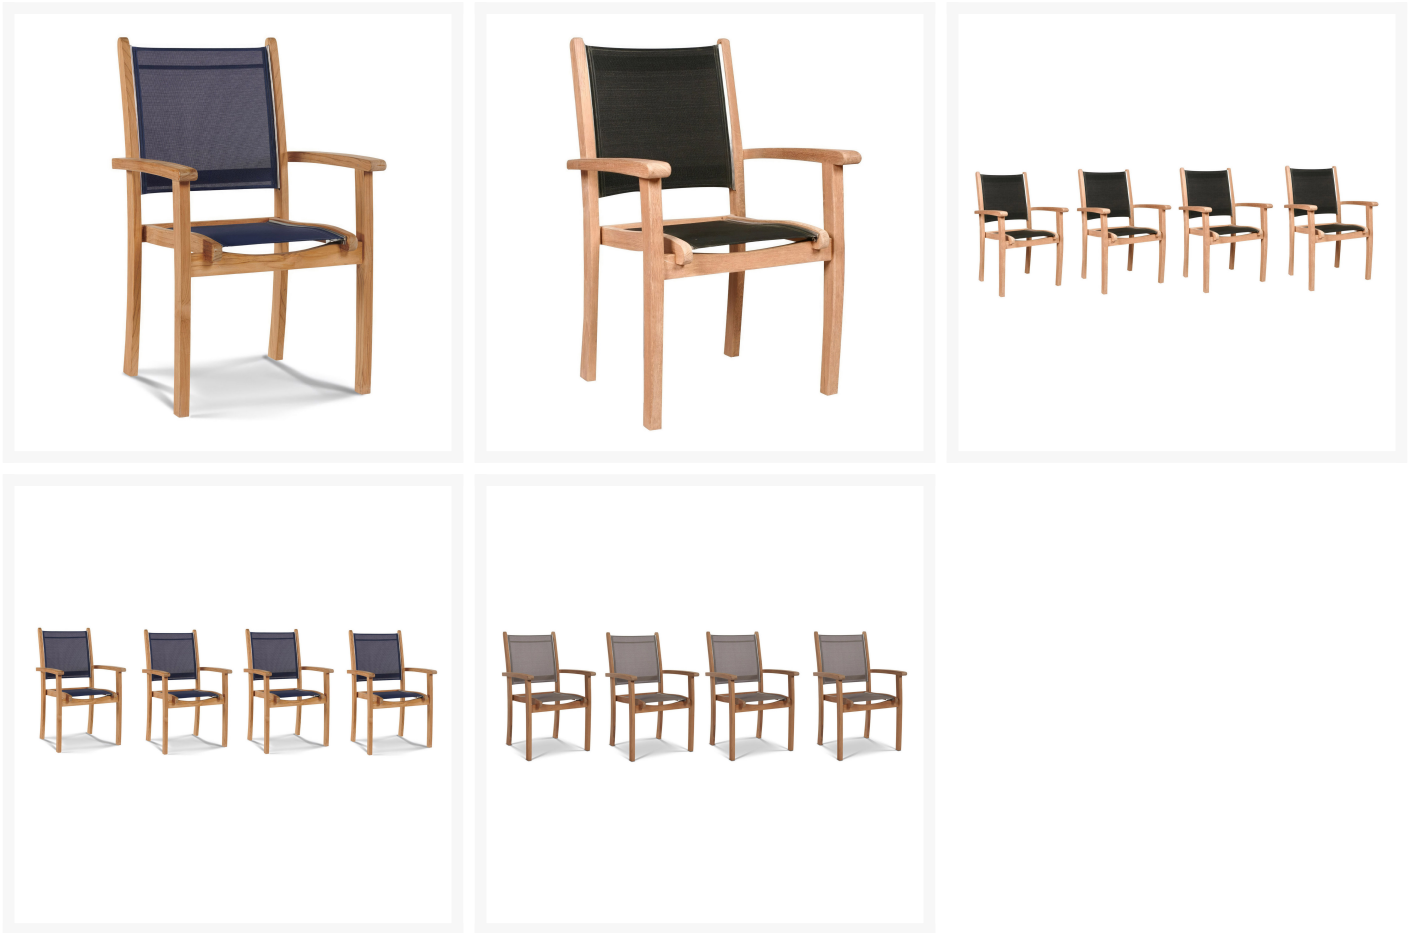

## Short Description

---

Pearl Stacking Dining Arm Chair - Set of 4 HLAC671 by HiTeak

## Description

---

Bring the cool and trendy vibes of Portland's Pearl district to your outdoor space with the Pearl Stacking Dining Arm Chair - Set of 4 HLAC671 by HiTeak. The sophisticated and stylish Pearl Collection is perfect for those who appreciate the timeless elegance and high-quality craftsmanship. Made from ecologically harvested premium teak, the Pearl Collection features straight, smooth, and knot-free cuts that ensure long-lasting durability immune to weather damage. The teak's natural honey-golden color adds a touch of warmth to any outdoor space, and over time, it will naturally weather into a light grey or silvery patina for a touch of elegance beauty that only improves with age.

Includes

- Four (4) Pearl Stacking Dining Arm Chairs HLAC671

Dimensions

- 24.5"W x 23.5"D x 37.75"H (18.5 lbs.)
- Seat Height: 18"

## Features

- Teak is a densely-grained wood with a high oil content known for its quality, durability, and beauty
- Naturally resistant to light, moisture, rot, warping, and pests
- Produced only from sustainably sourced and harvested plantation-grown teak
- Teak displays a rich, golden brown color that may be beautifully maintained over time or allowed to gracefully age into a subtle silver patina
- Teak is kiln dried to eliminate shrinkage and enhance structural integrity
- Crafted with traditional dowel and mortise joinery and hand-sanded to create seamless design
- Textilene sling fabric is durable, easy to maintain, and comfortable
- Stackable design makes storage and transportation easy
- Assembly required