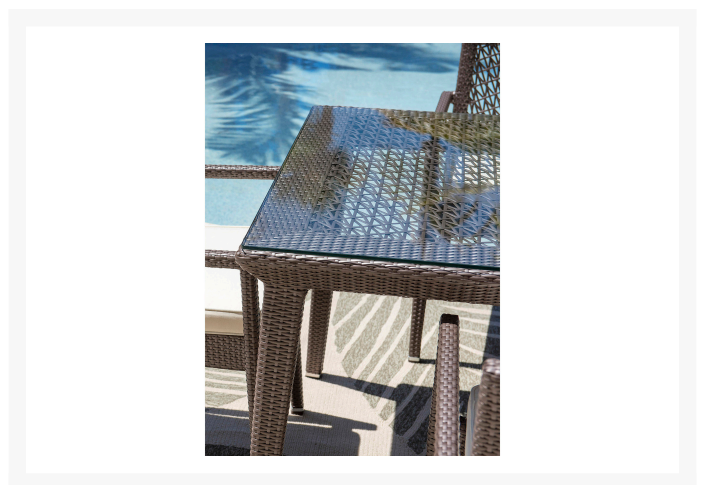

## Short Description

---

Constructed from unique bronze wicker high-density polyethylene fiber over aluminum frames

## Description

---

The Panama Jack Maldives Square Table with Glass (PJO-1801-GRY-40-GL) by Hospitality Rattan. Constructed from unique bronze wicker high-density polyethylene fiber over aluminum frames, the Panama Jack Maldives Square Table combines a distinctive woven pattern with slim and agile lines to create a versatile, timeless, and contemporary piece that will bring the relaxing and lavish essence of the ocean right to your backyard or patio. Dine in style with this classy and unconventional 40" table ideal for any outdoor dining space. Combined with either of the armchairs the Maldives collection has to offer, you can create an outdoor dining area perfectly suited to your needs. Additionally, the square glass top that complements this table is included for a hassle-free completion of your hand-picked outdoor dining area.

### Dimension

- 40"L x 40"W x 30"H