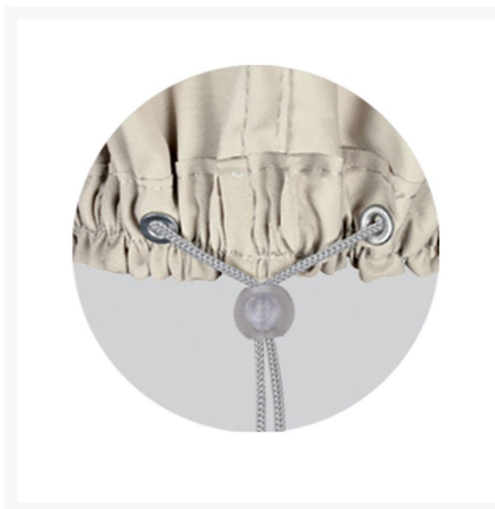

Product Images

Short Description

Deep Seating XL Lounge Chair Protective Cover CP741 by Treasure Garden

Description

Shield your outdoor furniture from the elements with the Deep Seating XL Lounge Chair Protective Cover (CP741) by Treasure Garden! This protective cover is designed to be durable, breathable and water-resistant, giving your furniture a second shield from the weather. Proven to not peel or crack, this protective cover will add years to your patio collection's lifespan.

Includes

- One (1) Treasure Garden Deep Seating XL Lounge Chair Protective Cover CP741

Dimension

- Width: 43"
- Depth: 42"
- Height: 43"
- Weight: 3.66 lbs.

Features

- Designed for use with Treasure Garden deep seating chairs
- Rhinoweave fabric is durable, breathable and water resistant
- Cinch ties ensure a snug fit
- UPF 50+
- Machine washable
- Offered in neutral Champagne finish