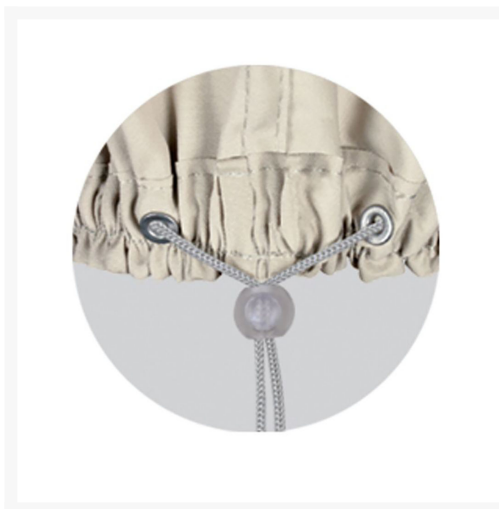

Product Images

Short Description

Deep Seating Lounge Chair Protective Cover CP711 by Treasure Garden

Description

Shield your outdoor furniture from the elements with the Deep Seating Lounge Chair Protective Cover (CP711) by Treasure Garden! This protective cover is designed to be durable, breathable and water-resistant, giving your furniture a second shield from the weather. Proven to not peel or crack, this protective cover will add years to your patio collection's lifespan.

Includes

- One (1) Treasure Garden Deep Seating Lounge Chair Protective Cover CP711

Dimension

- Width: 33"
- Depth: 35"
- Height: 35"
- Weight: 2.75 lbs.

Features

- Designed for use with Treasure Garden deep seating chairs
- Rhinoweave fabric is durable, breathable and water resistant
- Cinch ties ensure a snug fit
- UPF 50+
- Machine washable
- Offered in neutral Champagne finish