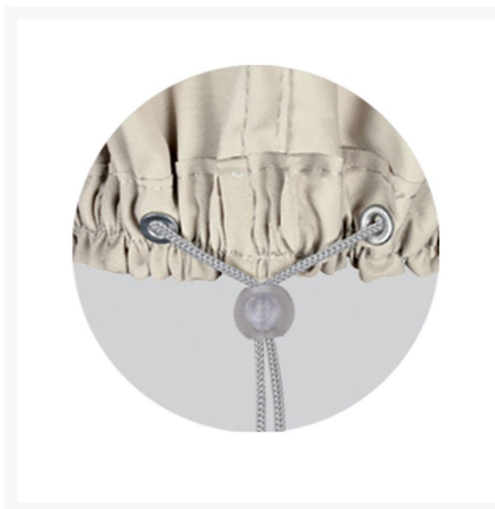

## Short Description

---

Small Chaise Protective Cover CP119S by Treasure Garden

### Dimension

- Width: 32"
- Depth: 80"
- Height: 42"
- Front Height: 20"
- Weight: 4.375 lbs.