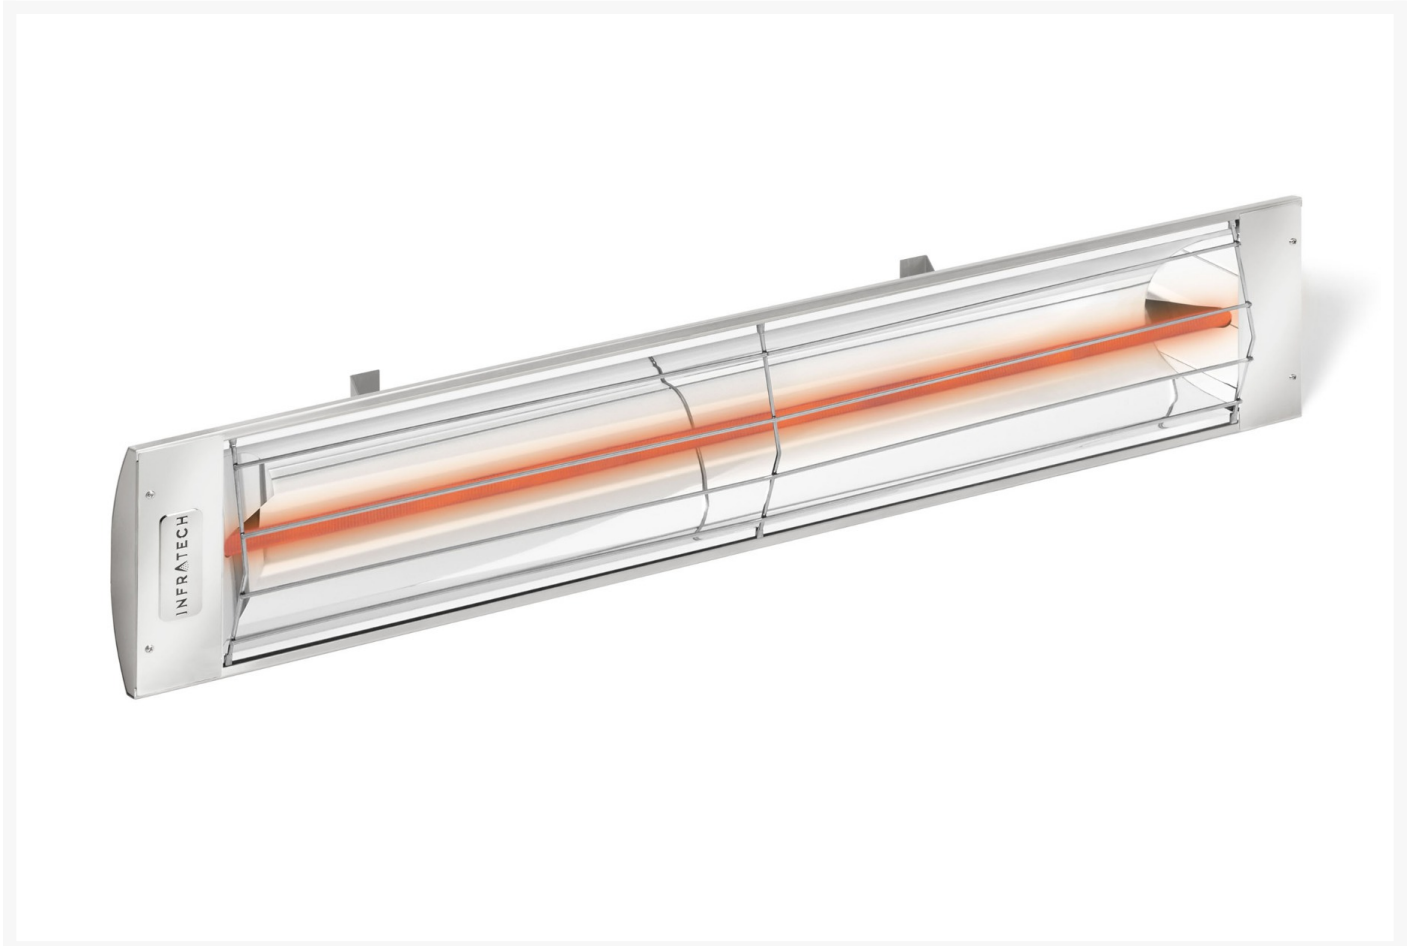

Product Images

Short Description

C-Series 39" 2000 Watt Electric Patio Heater C2024SS

Description

The C-Series 39" 2000 Watt Electric Patio Heater (C2024SS) by AEI Corporation. Infratech redesigned C-Series heaters are an excellent choice for most basic installations that require cost-effective controls. C-Series heaters are available in a variety of wattages and voltages ranging from 1,500 To 4,000 Watts And 120 To 480 volts. These classic heaters feature sleek profiles, recessed mounting options, short standoffs, and low clearance heights.

Includes

- C-Series 39" 2000 Watt Electric Patio Heater C2024SS

Dimension

- 39" x 8" x 8" (13 lbs.)

Features

- 2,000 Watts
- 8.3 amps
- 240 Volt
- Available in 208 volts, 277 volts, and 480 volt
- 39" Length
- 6" Stainless Steel Mounting Kit Included
- UL Listed for Outdoor or Indoor use
- Quartz Element with approximately 5,000 hours of use

- Mounting Height: 7' to 9'
- 0 to 60° Mounting Angle
- Custom Powder Coating Available in White, Almond, Beige, Bronze, Gray, Copper, or Black for an additional cost
- Approximate 6' x 6' Heat Coverage
- Minimal Maintenance Costs
- Flush Mount Kit Available: #18-2300
- 3 Year Warranty
- Made in the USA

Stainless Steel Quartz Heater

Our C-Series heaters are energy efficient, with wide, polished reflectors that provide comfortable and uniform heat coverage. For residential or commercial use, this C2024SS model is made of commercial-grade stainless steel.