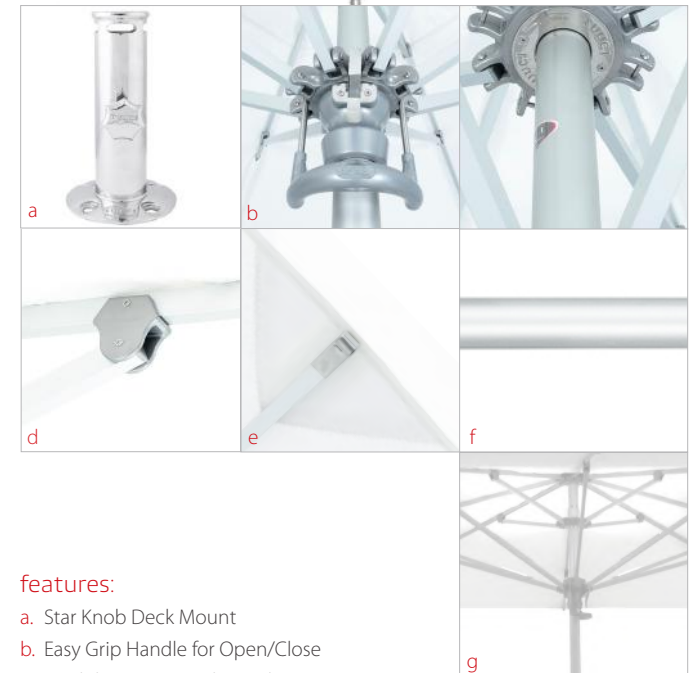

# bay master MAX

essential parasols

Introducing the new Bay Master MAX with style and aesthetics that impress guests and engineering and tenacity that impresses businesses. The Bay Master MAX features sophisticated metallurgy, genius lever design and effortless kinetics that make operation a breeze. Engineered with a telescoping mast that allows for easy operation over tables and chairs. Modular design allows for replacement parts, should you ever need them, because they are built to last season after season. Complement your outdoor area with the new TUUCI Bay Master MAX.

### features:

- a. Star Knob Deck Mount
- b. Easy Grip Handle for Open/Close
- c. Modular Mono Bracket Hub System
- d. MAX Reinforced Strut Joints
- e. Stainless Steel Endcaps
- f. 2 3/8" OD Mast
- g. Light option. On-Off Touch Switch

### shapes & sizes

#### octagon

ft. / m.  
14.0' / 4.25