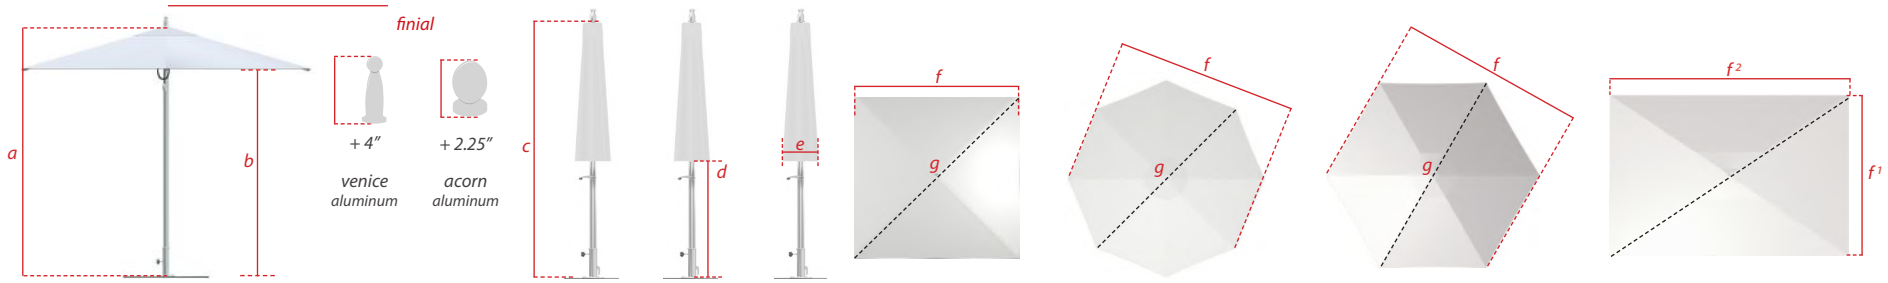

ocean master and plantation classic

"easy drive" crank lift system

		mast height (open position)	canopy clearance	mast height (closed position)	table clearance	closed parasol width	flat to flat (Open Umbrella)	point to point	canopy area coverage	crank handle clearance
<i>classic</i>	sizes [ft/m]	a (in/cm)	b (in/cm)	c (in/cm)	d (in/cm)	e (in/cm)	f (in/cm)	g (in/cm)	ft²	
<i>square</i> 	6.5' / 2.0m	95 / 242	75 / 190	95 / 242	38 / 96	12 / 31	80 / 204	113 / 288	44.5	
	7.5' / 2.25m	95 / 242	73 / 185	95 / 242	32 / 81	13 / 33	88 / 244	124 / 315	54.25	
	8.5' / 2.6m	106 / 210	82 / 208	106 / 270	32 / 81	13 / 33	101 / 257	143 / 363	72	
	10.0' / 3.0m <i>telescoping mast</i>	104.5 / 265	83 / 210	139 / 354	52 / 132	15 / 81	119.5 / 304	169 / 430	99.25	
<i>octagon</i> 	9.0' / 2.75m	94 / 188	80 / 203	94 / 188	37 / 94	15 / 81	105.5 / 268	114 / 290	62.75	
	10.5' / 3.2m	94 / 188	77 / 196	94 / 188	32 / 81	16 / 41	115 / 293	125 / 317.5	76.75	
	11.5' / 3.6m <i>telescoping mast</i>	97 / 247	75 / 190	121 / 308	51 / 130	16 / 41	125 / 318	135 / 343	89.5	
	13.0' / 4.0m <i>telescoping mast</i>	102 / 259	77 / 196	130.5 / 331	53 / 135	17 / 43	143 / 363	155 / 394	115	
<i>hexagon</i> 	8.5' / 2.6m	95 / 242	78 / 198	95 / 242	36 / 91	11 / 28	98 / 249	113 / 288	57.5	
	10.0' / 3.0m	95 / 242	77 / 196	95 / 242	33 / 84	16 / 41	109 / 277	125 / 317.5	70.5	
	11.0' / 3.4m	99 / 252	77 / 195	99 / 252	30 / 76	12 / 31	117 / 298	135 / 343	82.25	
<i>rectangle</i> 	6.0' x 9.0' / 1.8m x 2.75m	98 / 249	76 / 143	98 / 249	29 / 73	13 / 33	f¹ X f² 75x112 191x285	135 / 343	58.25	
	8.0' x 12.0' / 2.45m x 3.65m <i>telescoping mast</i>	100 / 254	87 / 221	134 / 340	48.5 / 123	18 / 132	f¹ X f² 94x141 239x359	172 / 437	92	

Dimension Tolerances ± 2"
Dimensions shown correspond to indicated lift system
Options are subject to change without notice
Some options are only available in certain sizes and shapes

Pole Diameter 1.5"
base height not included