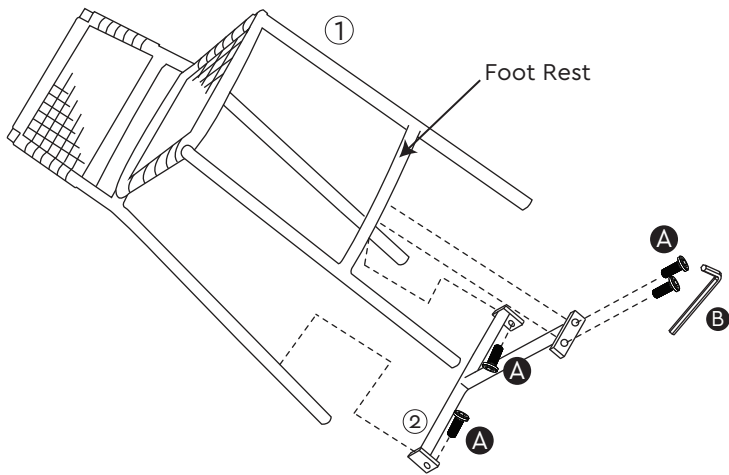

② Eiland Bar Stool - Stretcher

① Eiland Bar Chair - Seat & Leg Assembly
Quantity: 1

COMPONENTS

ⓑ Allen Wrench
Quantity: 1

ⓐ Short Machine Bolt
Quantity: 4

HARDWARE

OXFORD *G* GARDEN®

EILAND BAR CHAIR

**ASSEMBLY
INSTRUCTIONS**

15 Kingbrook Parkway, Suite 100
Simpsonville, KY 40067

p. 877.866.3331 f. 502.719.8888

oxfordgarden.com

INSTRUCTIONS

STEP 1

Insert the Stretcher ② as shown and secure with Allen Wrench using the bolts ① provided.

Step 1 Detail