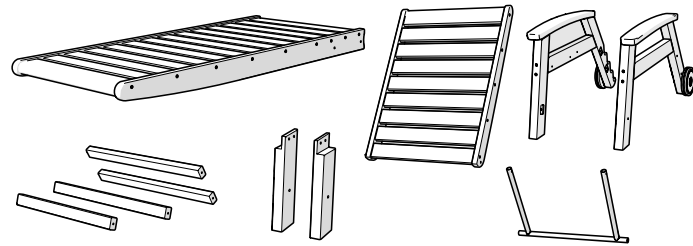

#polywood #rethinkoutdoor

facebook.com/polywoodoutdoor

@POLYWOOD

pinterest.com/polywood

youtube.com/polywood

Did you know?

On average, POLYWOOD recycles 400,000 milk jugs a day!

Learn more about our story:
genuinePOLYWOOD.com

TOOLS

PARTS

A x4

1.25" Screw — HHW12X1.25

B x2

1.5" Screw — H.27X1.5

C x6

2" Screw — H.27X2