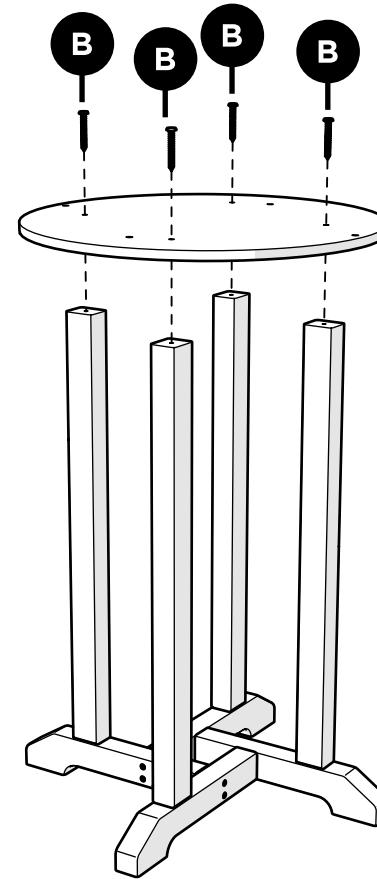

TOOLS

PARTS

A x 4

B x 4

C x 4

Something missing?
Call (833) 665-6300

1

2

3

POLYWOOD