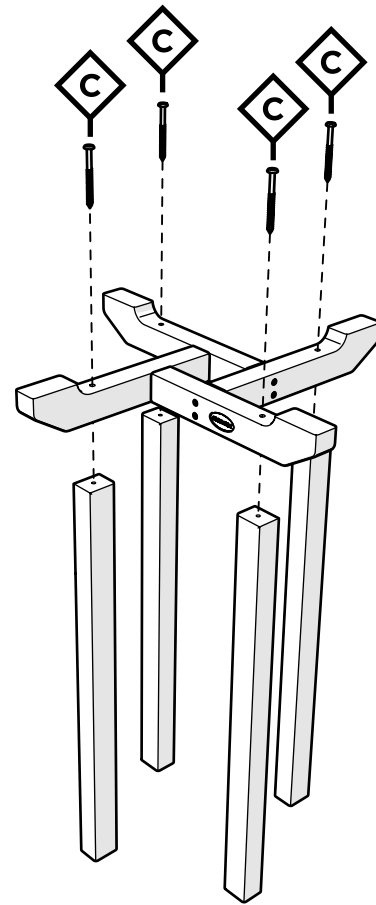

TOOLS

PARTS

A x 4

B x 4

C x 4

Something missing?
Call (833) 665-6300

1

2

3

POLYWOOD