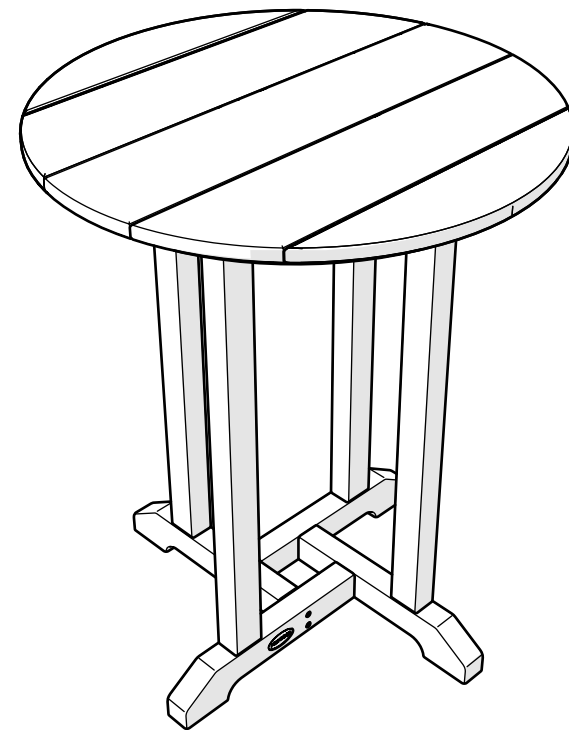

POLYWOOD

Assembly Instructions

RT124, RT224 24" Round Dining Table

20-year warranty

View our full warranty:
polywoodoutdoor.com/warranty

Having trouble?

If you have questions or concerns regarding assembly instructions or missing parts, please contact us at hello@polywoodoutdoor.com or (833) 665-6300

TOOLS

4mm T-handle hex key (included)

PARTS

A x 4

.81" Screw - H.27X.81

B x 4

2.5" Screw - H.27X2.5

C x 4