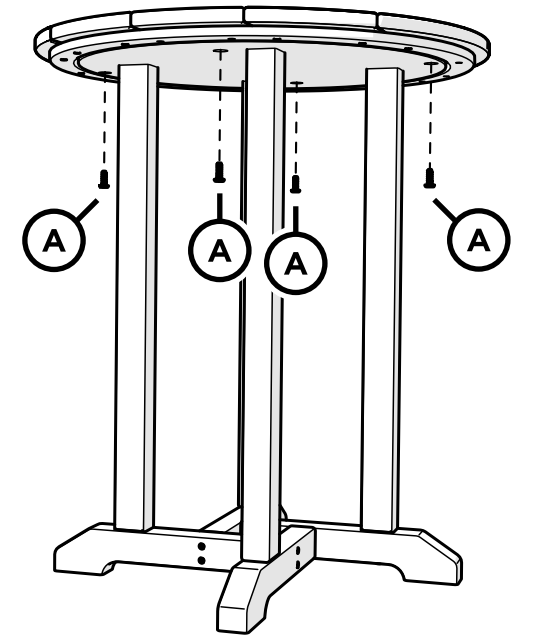

TOOLS

PARTS

A x 4

B x 4

C x 4

Something missing?
Call (833) 665-6300

1

2

3

POLYWOOD