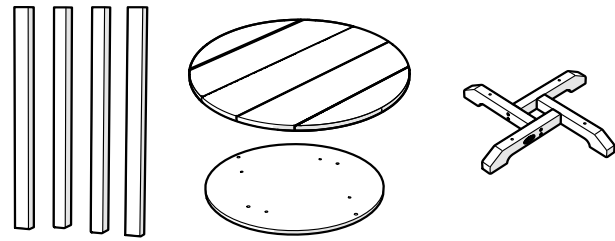

[@POLYWOOD](https://instagram.com/POLYWOOD)

pinterest.com/polywood

youtube.com/polywood

Did you know?

POLYWOOD was the original outdoor furniture made from recycled materials.

Learn more about our story:
genuinePOLYWOOD.com

TOOLS

4mm T-handle hex key (included)

PARTS

A x 4

.81" Screw - H.27X.81

B x 4

2.5" Screw - H.27X2.5

C x 4