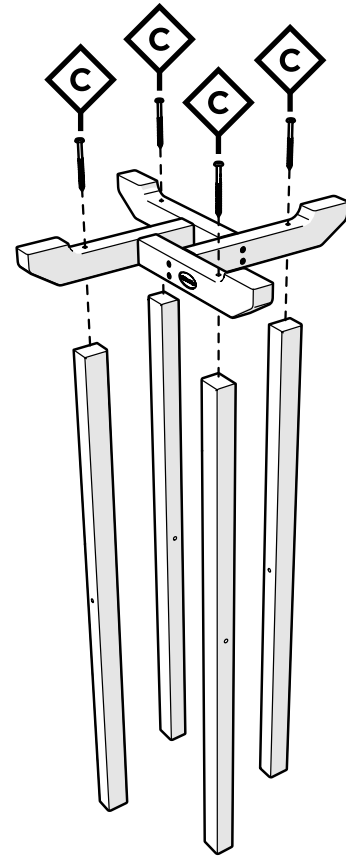

A x 4

.81" Screw — H.27x.81

B x 4

2.5" Screw — H.27X2.5

C x 8

3" Screw — H.27X3

Something missing?
Call (833) 665-6300

1