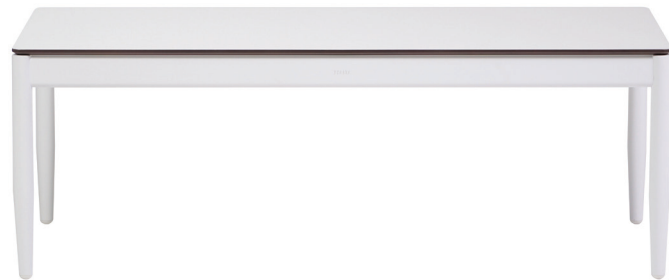

PALO Coffee Table

TERANA
BY RATANA

Frame: Aluminum
Finish: White

Frame: Aluminum
Finish: Charcoal

FN60704WHT | FN60704CHL

Overall Height*: 16.5"

Depth: 23"

Width: 47"

Weight: 50 LBS

TECHNICAL INFORMATION

DESIGN

Inspired by the relaxed resort lifestyle of the Italian Riviera, the Alassio collection exudes understated elegance. With its modern form and exquisite tailoring, the Alassio collection makes a statement in any outdoor environment.

FRAME

Its modular seating concept allows for maximum versatility and its deep seating concept allows for maximum comfort. Carefully crafted with a powder coated aluminum frame and customizable upholstery seating provides for endless possibilities to fit any lifestyle.