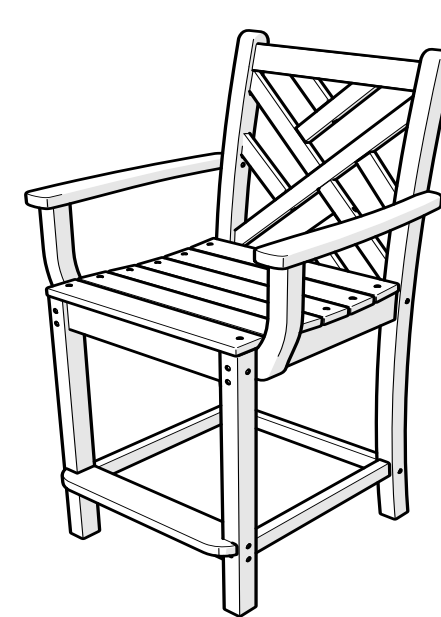

2

3

4

CDD200

CDD201

CDD202

Repeat Steps 1 Thru 3
On Opposite Side

NCT3772

Nautical 37" x 72" Dining Table *Assembly Instructions*

To watch a video of this assembly,
visit [youtube.com/polywood](https://www.youtube.com/polywood)

TOOLS

4mm T-handle
Hex Key (included)

3/8" Wrench
(not included)