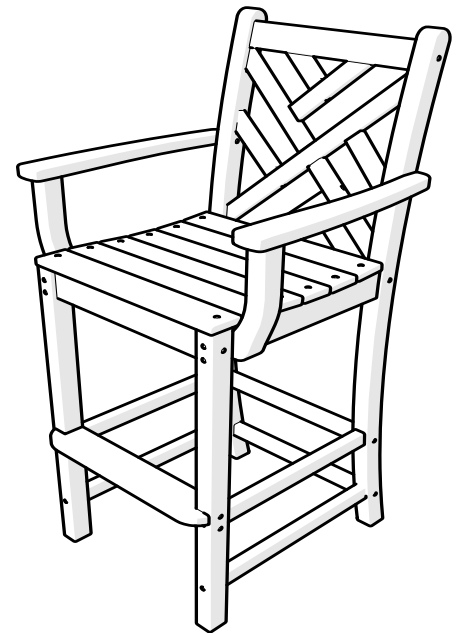

CDD202

Repeat Steps 1 Thru 3
On Opposite Side