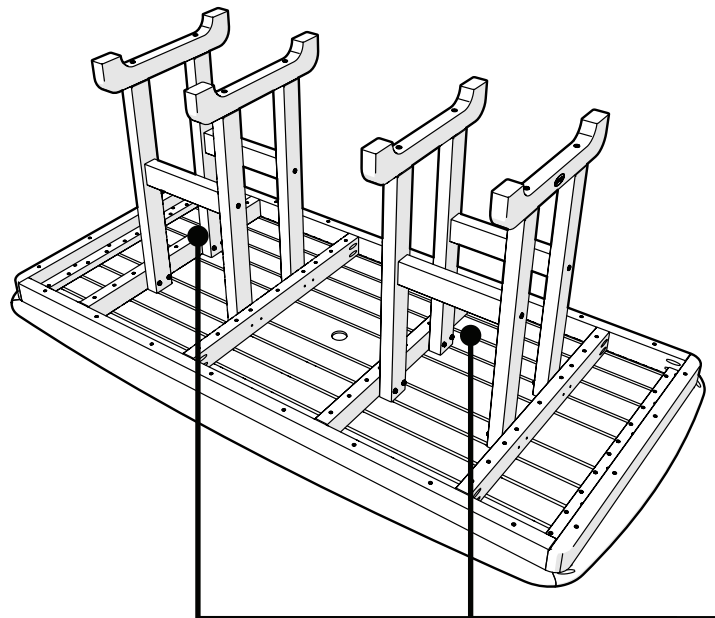

PARTS

A x 16

14 X 2.50 HEX WASHER T-A ALCHM

B x 8

.27 x 3 SOCKET WAFER A

C x 8

1/4-20 x 3-1/4 WAFER SHCS

1

3

Something missing? Call (877) 457-3284

2

Make sure label
faces outwards

NOTE: Do not over-tighten

x4

x2

Removable table plug
included in table