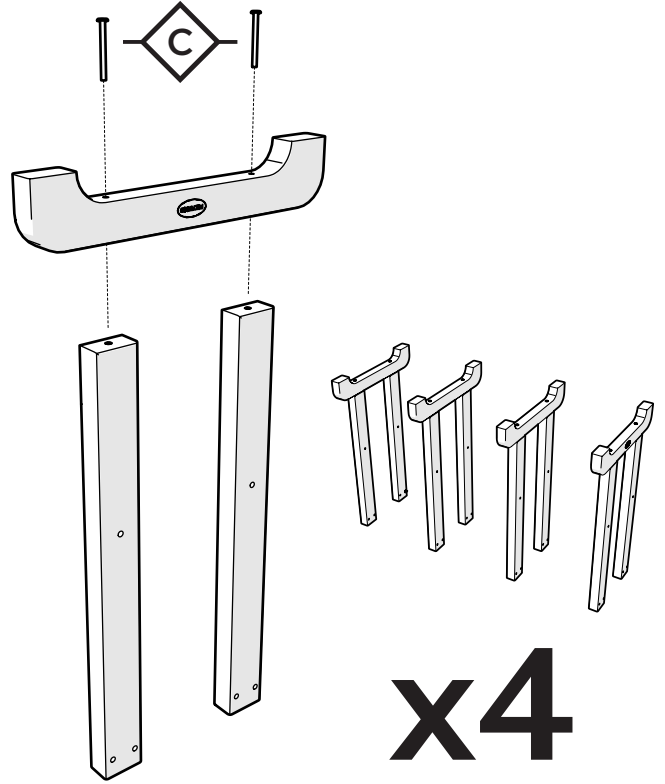

Nautical 37" x 72" Dining Table *Assembly Instructions*

To watch a video of this assembly,
visit [youtube.com/polywood](https://www.youtube.com/polywood)

TOOLS

4mm T-handle
Hex Key (included)

3/8" Wrench
(not included)

PARTS

A x 16

14 X 2.50 HEX WASHER T-A ALCHM

B x 8

.27 x 3 SOCKET WAFER A

C x 8

1/4-20 x 3-1/4 WAFER SHCS

1

3

Something missing? Call (877) 457-3284

2

Make sure label
faces outwards

NOTE: Do not over-tighten

x4

x2

Removable table plug
included in table