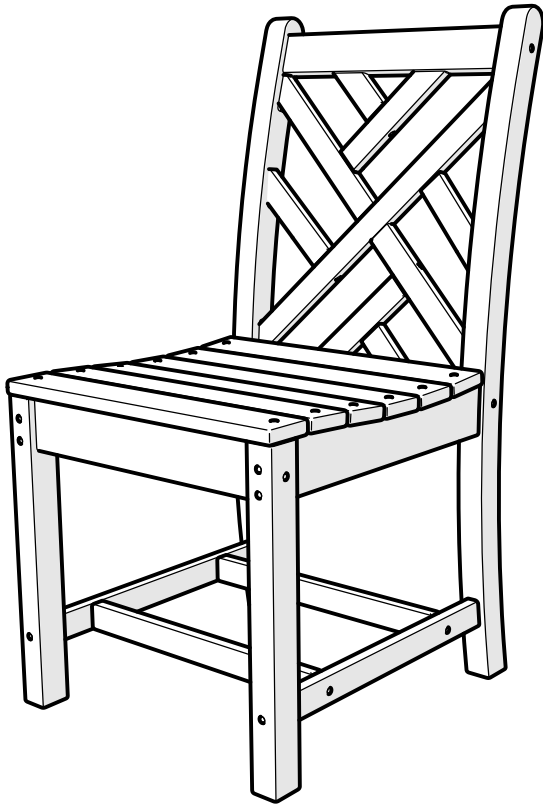

POLYWOOD

Assembly Instructions

NO ASSEMBLY REQUIRED

CDD100
Chippendale
Dining Side Chair

..... **20-Year Warranty**

To view our full warranty, please visit
polywoodoutdoor.com/warranty

Easily register your product using
one of the methods below:

Text POLYWOOD to 71403
Receive a link to register online

— or —

Register on our website
register.polywoodoutdoor.com

— or —

Send a Picture
Take a photo of the icon below and
text it to 71403 (US only)

..... Having Trouble?