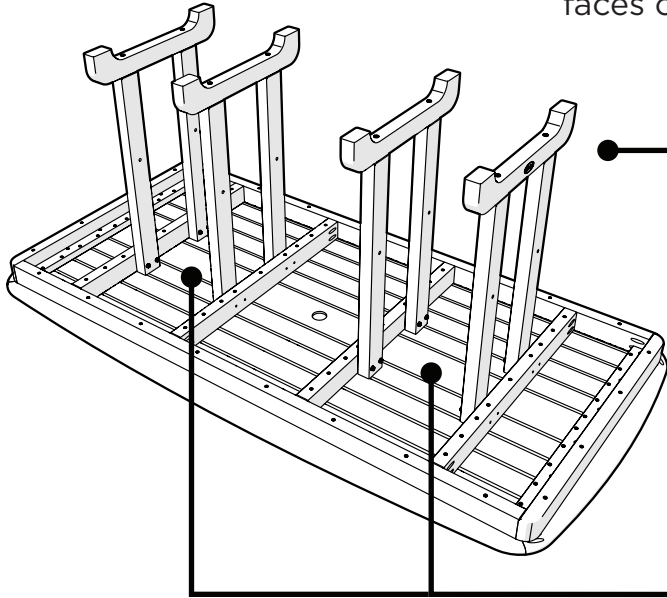

Nautical 37" x 72" Dining Table *Assembly Instructions*

To watch a video of this assembly,
visit [youtube.com/polywood](https://www.youtube.com/polywood)

TOOLS

4mm T-handle
Hex Key (included)

3/8" Wrench
(not included)

PARTS

A x 16

14 X 2.50 HEX WASHER T-A ALCHM

B x 8

.27 x 3 SOCKET WAFER A

C x 8

1/4-20 x 3-1/4 WAFER SHCS

1

3

Something missing? Call (877) 457-3284

2

Make sure label
faces outwards

NOTE: Do not over-tighten

x4

x2

Removable table plug
included in table