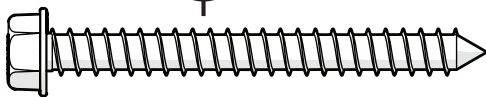

Nautical 37" x 72" Dining Table *Assembly Instructions*

To watch a video of this assembly,
visit [youtube.com/polywood](https://www.youtube.com/polywood)

TOOLS

4mm T-handle
Hex Key (included)

3/8" Wrench
(not included)

PARTS

A x 16

14 X 2.50 HEX WASHER T-A ALCHM

B x 8

.27 x 3 SOCKET WAFER A

C x 8

1/4-20 x 3-1/4 WAFER SHCS

1