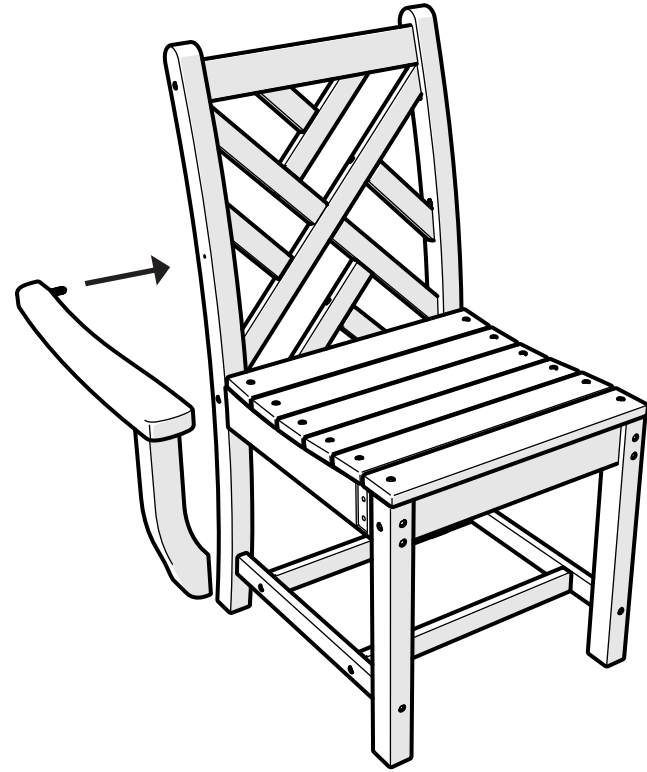

TOOLS

4mm hex key
(included)

PARTS

A x 4

1.75" Bolt — H.25-20X1.75

x 4

Hole Plug — HSP.312x.25

1