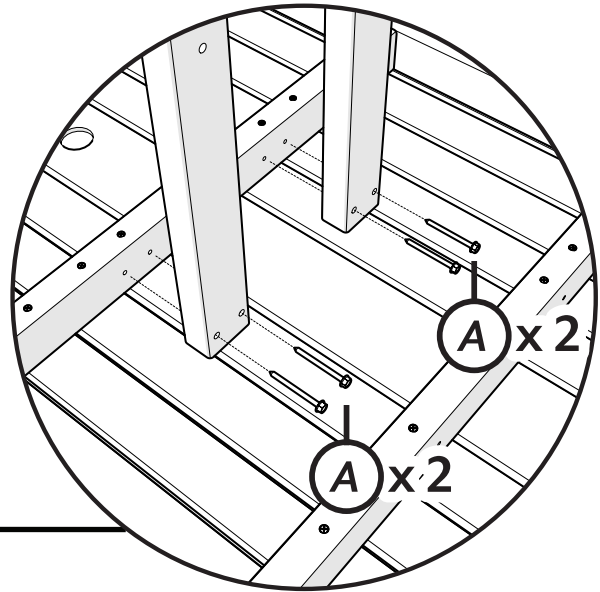

PARTS

A x 16

14 X 2.50 HEX WASHER T-A ALCHM

B x 8

.27 x 3 SOCKET WAFER A

C x 8

1/4-20 x 3-1/4 WAFER SHCS

1

3

Something missing? Call (877) 457-3284

2

Make sure label
faces outwards

NOTE: Do not over-tighten

x4

x2

Removable table plug
included in table