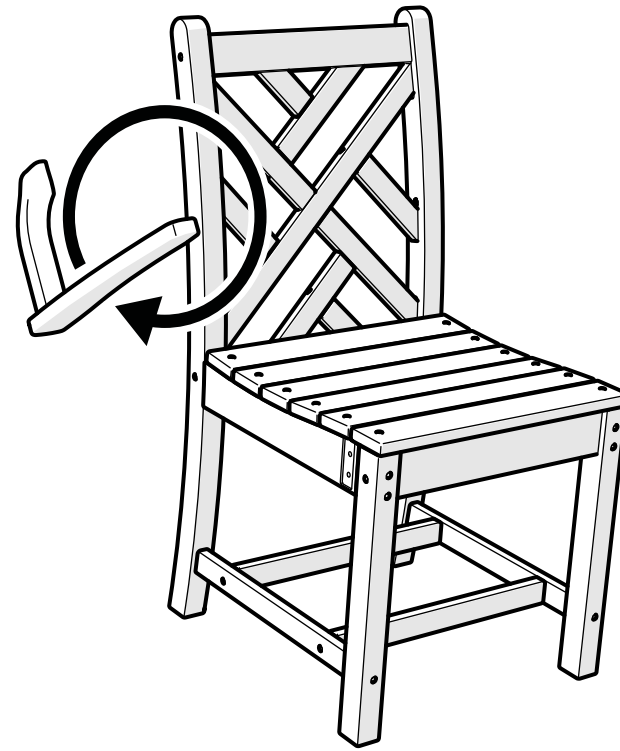

TOOLS

4mm hex key
(included)

PARTS

A x 4

1.75" Bolt — H.25-20X1.75

x 4

Hole Plug — HSP.312x.25

1

2

3

4

Repeat Steps 1 Thru 3
On Opposite Side