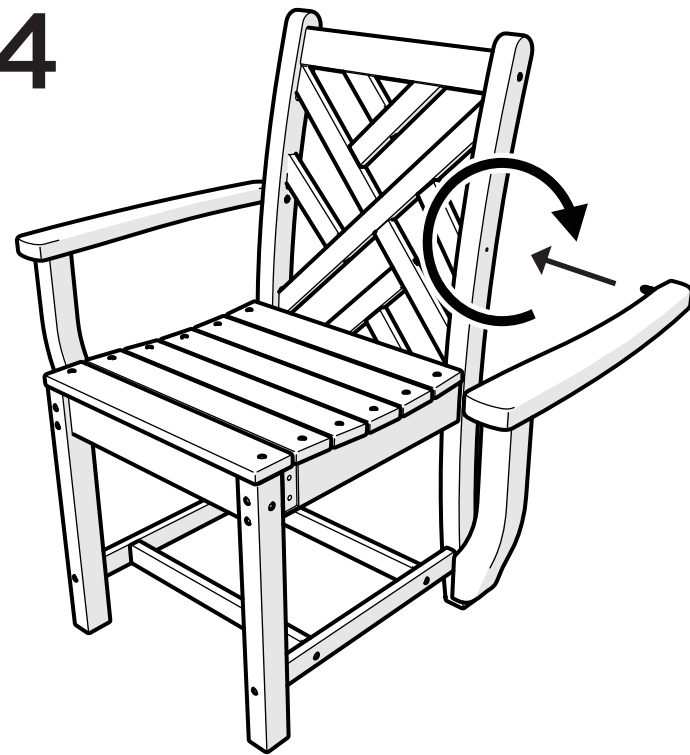

TOOLS

4mm hex key
(included)

PARTS

A x 4

1.75" Bolt — H.25-20X1.75

x 4

Hole Plug — HSP.312x.25

1

2

3

4

CDD200

Repeat Steps 1 Thru 3
On Opposite Side