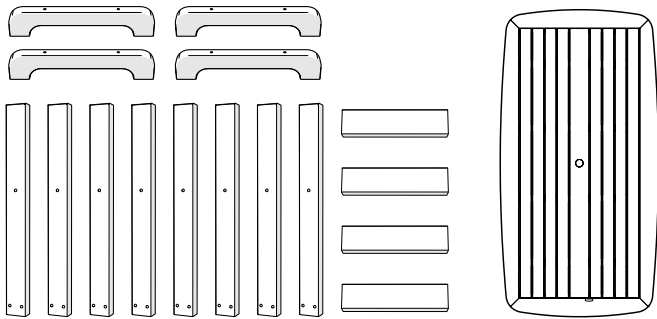

Nautical 37" x 72" Dining Table *Assembly Instructions*

To watch a video of this assembly,
visit [youtube.com/polywood](https://www.youtube.com/polywood)

TOOLS

4mm T-handle
Hex Key (included)

3/8" Wrench
(not included)

PARTS

A x 16

14 X 2.50 HEX WASHER T-A ALCHM

B x 8

.27 x 3 SOCKET WAFER A

C x 8

1/4-20 x 3-1/4 WAFER SHCS

1