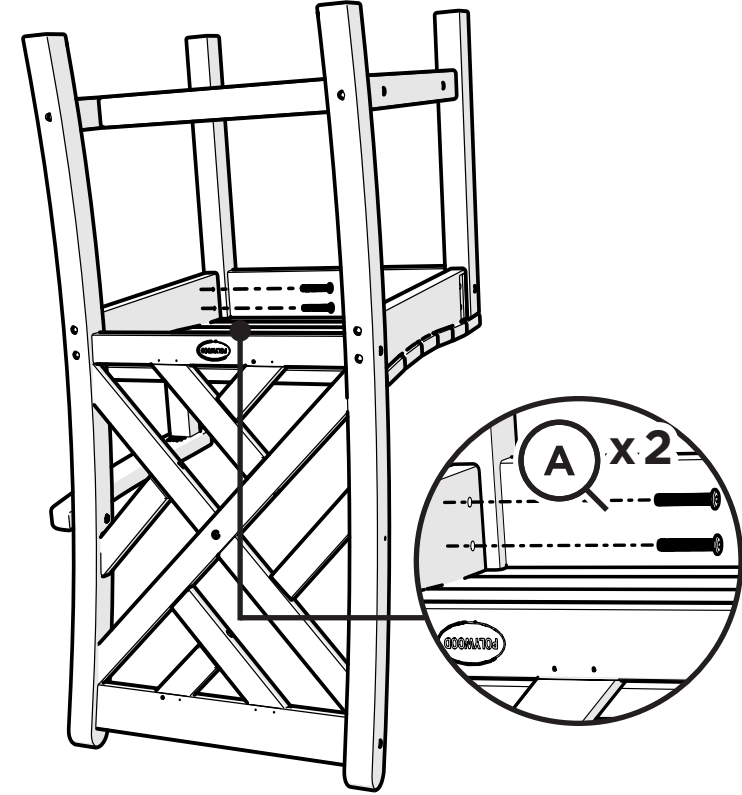

TOOLS

4mm hex key
(included)

PARTS

A x 4

1.75" Bolt — H.25-20X1.75

x 4

Hole Plug — HSP.312x.25

1

2

3

4

Repeat Steps 1 Thru 3
On Opposite Side