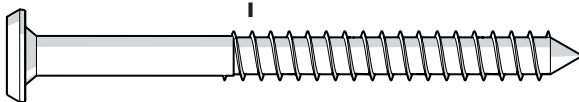

Nautical 37" x 72" Dining Table *Assembly Instructions*

To watch a video of this assembly,
visit [youtube.com/polywood](https://www.youtube.com/polywood)

TOOLS

4mm T-handle
Hex Key (included)

3/8" Wrench
(not included)

PARTS

A x 16

14 X 2.50 HEX WASHER T-A ALCHM

B x 8

.27 x 3 SOCKET WAFER A

C x 8

1/4-20 x 3-1/4 WAFER SHCS

1