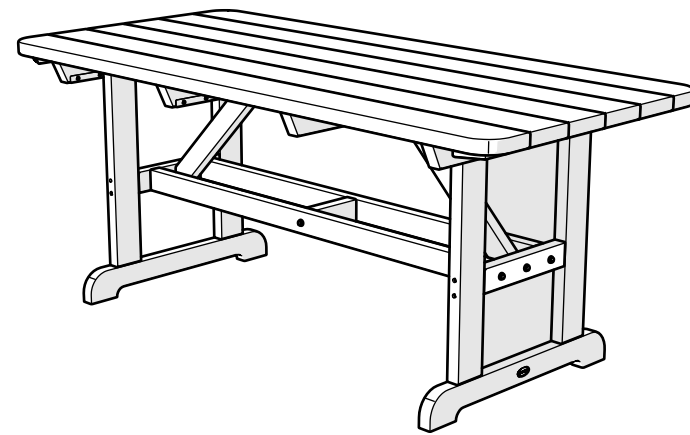

POLYWOOD

Assembly Instructions

PT3672 Park 33" x 70" Harvester Picnic Table

20-year warranty

View our full warranty:
polywoodoutdoor.com/warranty

Having trouble?

If you have questions or concerns regarding assembly instructions or missing parts, please contact us at hello@polywoodoutdoor.com or (833) 665-6300