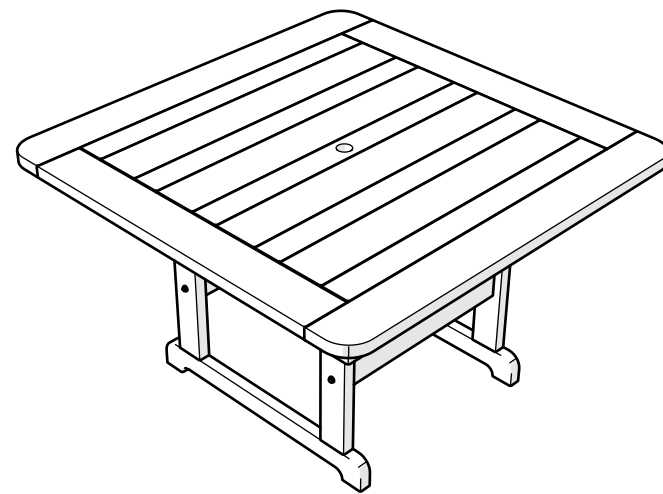

POLYWOOD

Assembly Instructions

PST48 Park 48" Square Table

20-year warranty

View our full warranty:
polywoodoutdoor.com/warranty

Having trouble?

If you have questions or concerns regarding assembly instructions or missing parts, please contact us at hello@polywoodoutdoor.com or (833) 665-6300